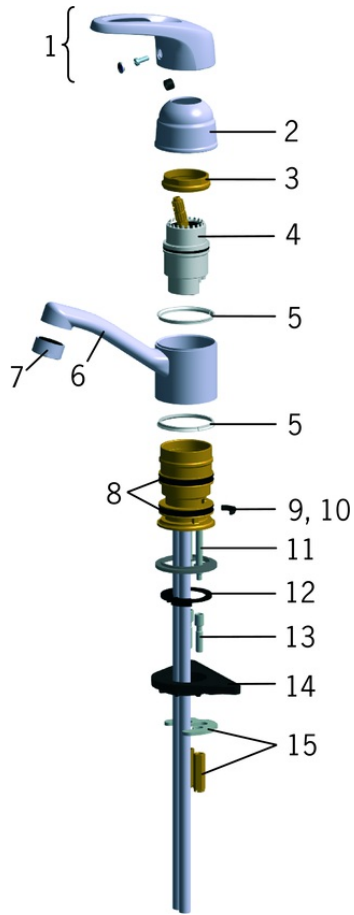

## FAUCET

DISCONTINUED

SINGLE-LEVER

EAN: 6414150044816 [static.oras.com/1015J-01](http://static.oras.com/1015J-01)

- Deck mounted
- Chrome
- Swivel range limiting option
- Standard aerator
- Single operating lever/handle, Hot/Cold symbols

#### TECHNICAL PROPERTIES

Hot water supply	max. +80°C
Working pressure	50 - 1000 kPa
Material	Brass

#### REGULATIONS

EN standard	EN 817
Noise class	I (ISO 3822)

SPARE PARTS

SP1013

	Name	Code
01	Lever	600284V
02	Covering cap, 93- Chrome	158270
03	Tightening nut, M42x1.5, SW 38	158726
04	Cartridge	158890
05	Bearing ring	159423/10
06	Spout, L=125 Chrome	159283V
07	Aerator, M24x1 STD HC A Chrome	232211
08	X-sealing set	158735
09	Spout overturning stopper, 100°	159426/10
10	Spout overturning stopper, 40°-80°	159430/10
11	Fixing screw, M6x65 Discontinued	158747/10
12	Bottom seal	159434
13	Extension screw kit, M6 Chrome	158893
14	Supporting plate, 100x60mm	158825
15	Fixing plates with nuts	158697