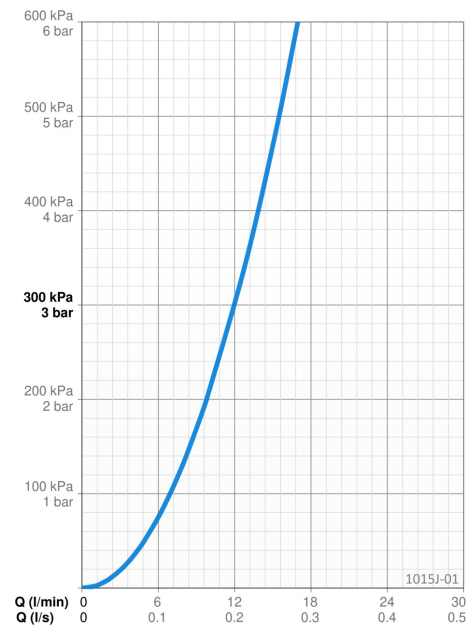

REGULATIONS

EN standard	EN 817
Noise class	I (ISO 3822)