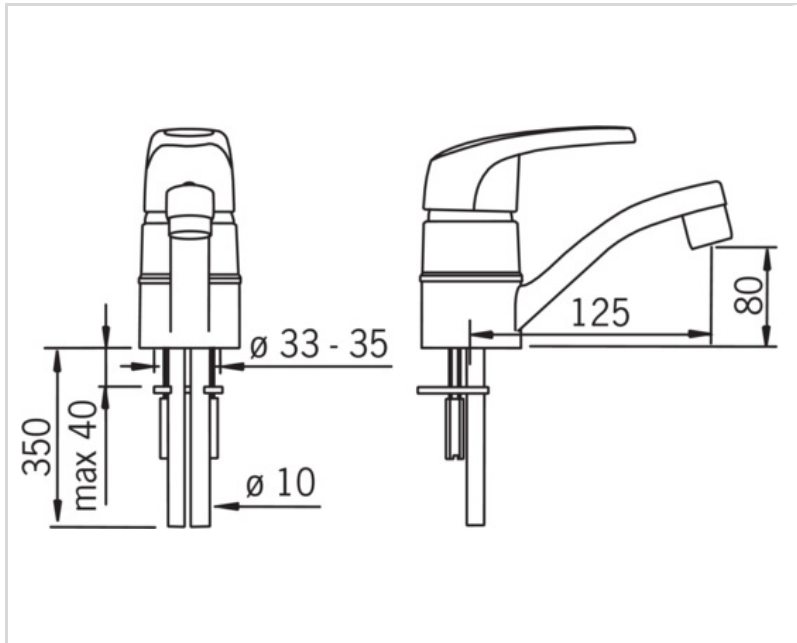

#### REGULATIONS

EN standard	EN 817
Noise class	I (ISO 3822)

SPARE PARTS

SP1013

	Name	Code
01	Lever	600284V
02	Covering cap, 93- Chrome	158270
03	Tightening nut, M42x1.5, SW 38	158726
04	Cartridge	158890
05	Bearing ring	159423/10
06	Spout, L=125 Chrome	159283V
07	Aerator, M24x1 STD HC A Chrome	232211
08	X-sealing set	158735
09	Spout overturning stopper, 100°	159426/10
10	Spout overturning stopper, 40°-80°	159430/10
11	Fixing screw, M6x65 Discontinued	158747/10
12	Bottom seal	159434
13	Extension screw kit, M6 Chrome	158893
14	Supporting plate, 100x60mm	158825
15	Fixing plates with nuts	158697