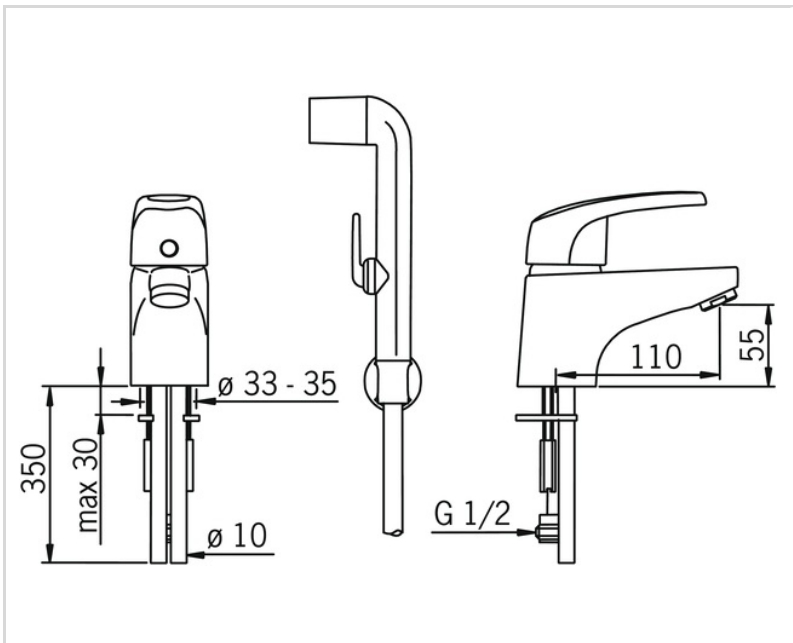

1017J-01 ORAS SAFIRA WASHBASIN

FAUCET

DISCONTINUED

SINGLE-LEVER

EAN: 6414150061042 static.oras.com/1017J-01

- Health & Care
- Deck mounted
- Chrome

- Standard aerator
- Single operating lever/handle, Hot/Cold symbols
- Chain holder without chain

TECHNICAL DATA

FLOW PROPERTIES

Flow-rate at 300 kPa	0.15 l/s
Pressure loss with flow (0.1 l/s)	130 kPa

TECHNICAL PROPERTIES

Hot water supply	max. +80°C
Working pressure	50 - 1000 kPa
Material	Brass

REGULATIONS

EN standard	EN 817
Noise class	I (ISO 3822)

SPARE PARTS

SP1004

Name	Code
01 Covering cap Chrome	158174
02 Aerator, M24x1 STD HC A Chrome	232211
03 Fixing plates with nuts	158697
04 Tightening nut, M42x1.5, SW 38	158726
05 Fixing screw (10 pcs), M6x55	158727/10
06 Cartridge	158890
07 Lever	600284V
08 Washer with chain holder	158193
09 Washer set	159425/10
10 Aerator with ball joint, M24x1/M24x1 Chrome	232511