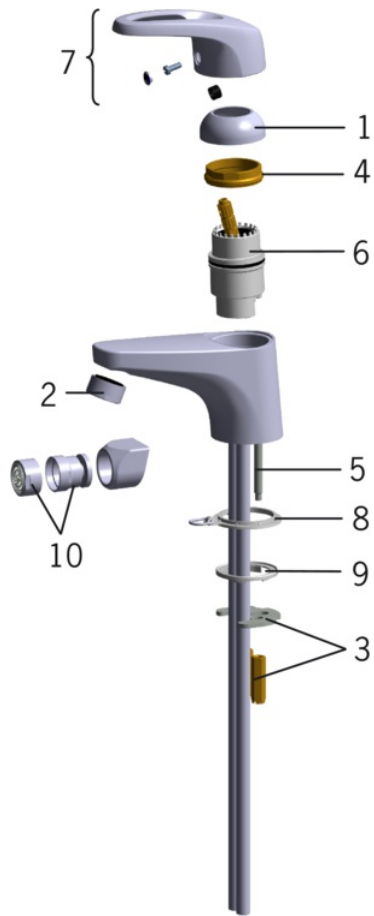

1017J-01 ORAS SAFIRA WASHBASIN

FAUCET

DISCONTINUED

SINGLE-LEVER

EAN: 6414150061042 static.oras.com/1017J-01

- Health & Care
- Deck mounted
- Chrome

- Standard aerator
- Single operating lever/handle, Hot/Cold symbols
- Chain holder without chain

TECHNICAL DATA

FLOW PROPERTIES

Flow-rate at 300 kPa	0.15 l/s
Pressure loss with flow (0.1 l/s)	130 kPa

TECHNICAL PROPERTIES

Hot water supply	max. +80°C
Working pressure	50 - 1000 kPa
Material	Brass

REGULATIONS

EN standard	EN 817
Noise class	I (ISO 3822)

SPARE PARTS

SP1004

Name	Code
01 Covering cap Chrome	158174
02 Aerator, M24x1 STD HC A Chrome	232211
03 Fixing plates with nuts	158697
04 Tightening nut, M42x1.5, SW 38	158726
05 Fixing screw (10 pcs), M6x55	158727/10
06 Cartridge	158890
07 Lever	600284V
08 Washer with chain holder	158193
09 Washer set	159425/10
10 Aerator with ball joint, M24x1/M24x1 Chrome	232511

SP0035

Name	Code
01 Shutter sealing (10 pcs)	249302/10
02 Strainer with O-rings	249690

SP0046

	Name	Code
01	Nipple	159684