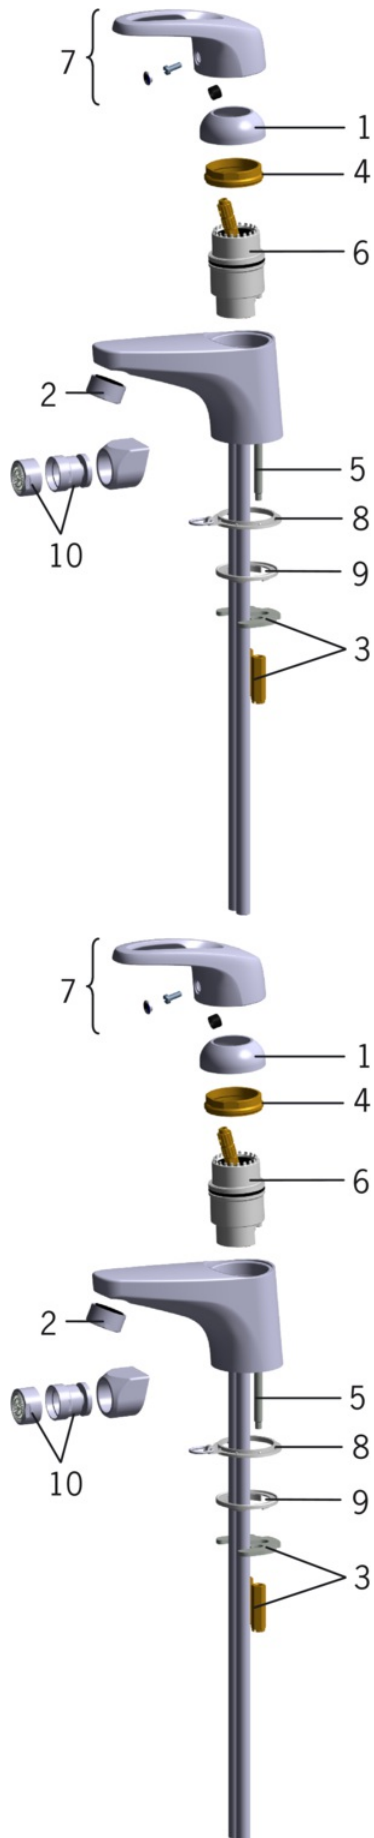

1017J-01 ORAS SAFIRA WASHBASIN

FAUCET

DISCONTINUED

SINGLE-LEVER

EAN: 6414150061042 static.oras.com/1017J-01

- Health & Care
- Deck mounted
- Chrome

- Standard aerator
- Single operating lever/handle, Hot/Cold symbols
- Chain holder without chain

TECHNICAL DATA

FLOW PROPERTIES

Flow-rate at 300 kPa	0.15 l/s
Pressure loss with flow (0.1 l/s)	130 kPa

TECHNICAL PROPERTIES

Hot water supply	max. +80°C
Working pressure	50 - 1000 kPa
Material	Brass

REGULATIONS

EN standard	EN 817
Noise class	I (ISO 3822)

SPARE PARTS

SP1004

Name	Code
01 Covering cap Chrome	158174
02 Aerator, M24x1 STD HC A Chrome	232211
03 Fixing plates with nuts	158697
04 Tightening nut, M42x1.5, SW 38	158726
05 Fixing screw (10 pcs), M6x55	158727/10
06 Cartridge	158890
07 Lever	600284V
08 Washer with chain holder	158193
09 Washer set	159425/10
10 Aerator with ball joint, M24x1/M24x1 Chrome	232511

SP0035

Name	Code
01 Shutter sealing (10 pcs)	249302/10
02 Strainer with O-rings	249690

SP0046

	Name	Code
01	Nipple	159684