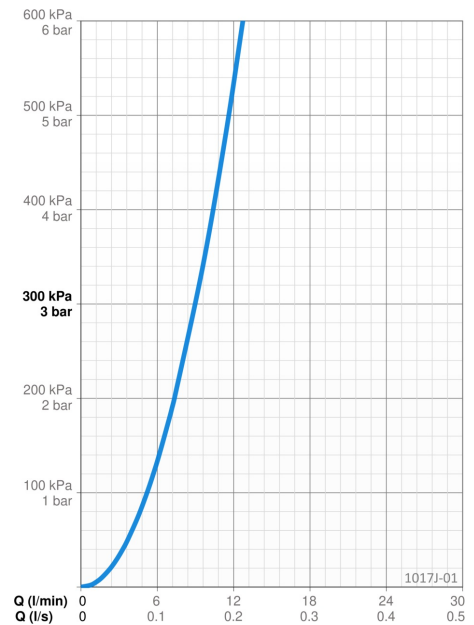

REGULATIONS

EN standard	EN 817
Noise class	I (ISO 3822)