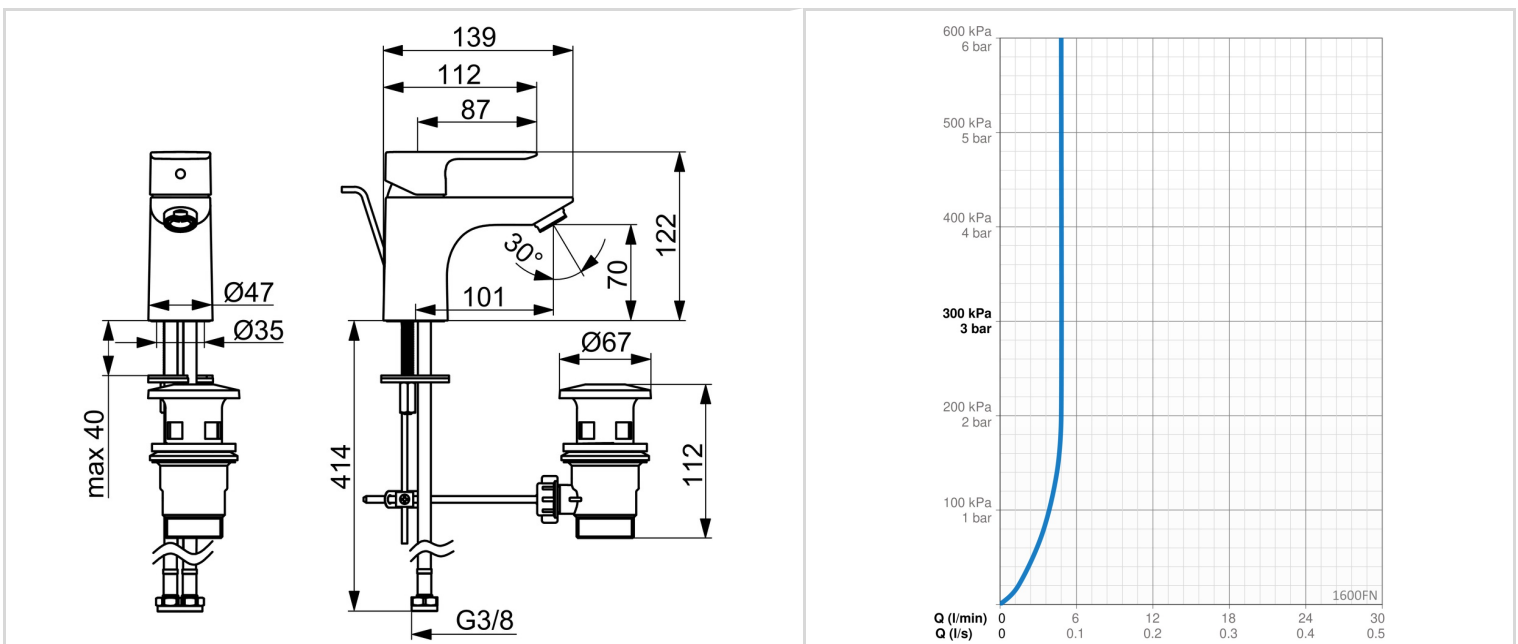

APPROVALS AND DECLARATIONS

Declaration of conformity **DoC**