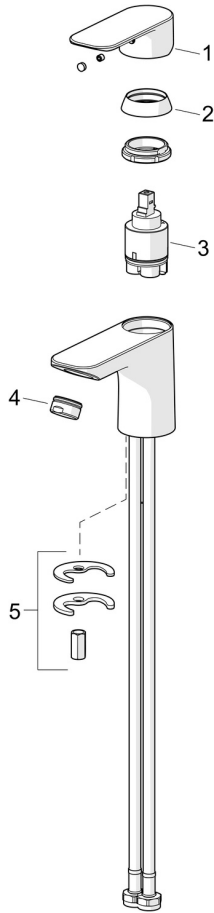

Timeless choice for every modern bathroom.

Introducing the universal Oras Linea washbasin faucet. With a chrome finish and single operating lever, this deck-mounted faucet adds a modern touch to any washbasin. The fixed spout with hot and cold symbols are made for effortless use, while the rapid installation system ensures quick and easy installation. It comes with a classic design and very good price performance.

Choose the Linea line for daily enjoyment in everyday use.

- Deck mounted
- Chrome
- Fixed spout
- PCA® - constant flow rate regardless of pressure variations
- Hot/Cold symbols, Single operating lever/handle
- Pop-up waste with draw-rod
- Limitation option for maximum temperature and flow-rate
- ø 35 mm ceramic cartridge for flow and temperature control
- Flexible inlet pipes
- Rapid installation system

### TECHNICAL PROPERTIES

DN-size (nominal dimension) **DN15**  
 Hot water supply **max. +70°C**  
 Working pressure **50 - 1000 kPa**  
 Connection size **G3/8**  
 Projection **101 mm**  
 Backflow prevention (EN1717) **AA**  
 Material **Brass**

### APPROVALS AND DECLARATIONS

Declaration of conformity **DoC**

SPARE PARTS

SP1610FN

	Name	Code
01	Lever Chrome	1019917V
02	Covering cap Chrome	1017127V
03	Cartridge, 3.5 Classic	601969V
04	Aerator, M24x1, 6 l/min Chrome	601974V
05	Fixing set	1017128V