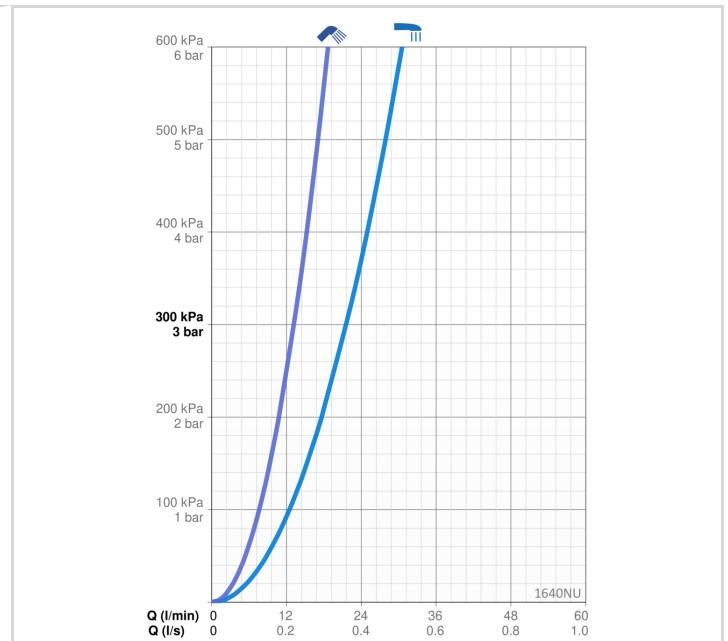

APPROVALS AND DECLARATIONS

Declaration of conformity	DoC