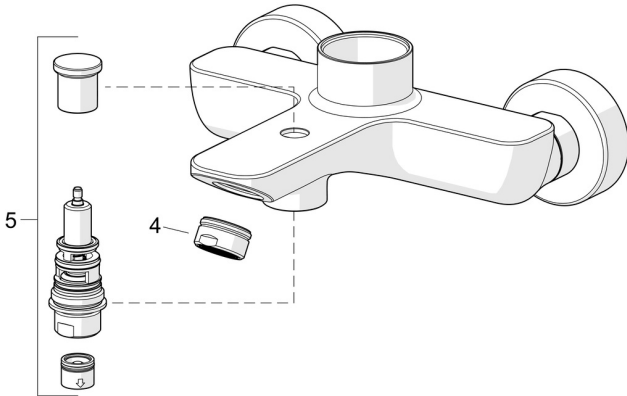

### TECHNICAL PROPERTIES

DN-size (nominal dimension)	<b>DN15</b>
Hot water supply	<b>max. +80°C</b>
Working pressure	<b>50 - 1000 kPa</b>
Connection size	<b>G3/4</b>
Installation width	<b>150 ± 15 mm</b>
Projection	<b>165 mm</b>
Backflow prevention (EN1717)	<b>EB</b>
Material	<b>Brass</b>

### APPROVALS AND DECLARATIONS

Declaration of conformity	<b>DoC</b>
---------------------------	------------

**SPARE PARTS**

**SP1640NU**

	<b>Name</b>	<b>Code</b>
01	Lever Chrome	1019917V
02	Covering cap Chrome	1017127V
03	Cartridge, 3.5 Classic	601969V
04	Aerator, STD M24x1 LL C Chrome	601987V
05	Diverter Chrome	1017135V