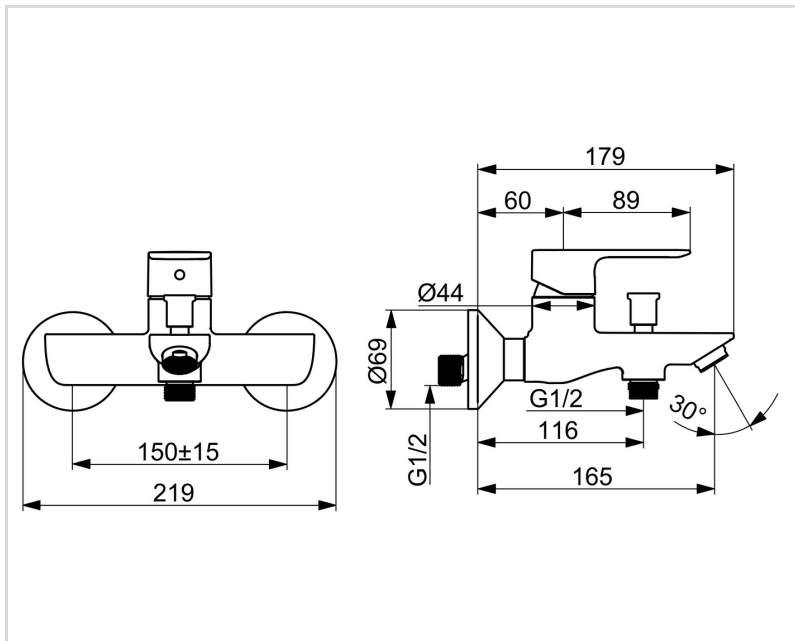

### TECHNICAL PROPERTIES

DN-size (nominal dimension)	<b>DN15</b>
Hot water supply	<b>max. +80°C</b>
Working pressure	<b>50 - 1000 kPa</b>
Connection size	<b>G3/4</b>
Installation width	<b>150 ± 15 mm</b>
Projection	<b>165 mm</b>
Backflow prevention (EN1717)	<b>EB</b>
Material	<b>Brass</b>

### APPROVALS AND DECLARATIONS

Declaration of conformity	<b>DoC</b>
---------------------------	------------

**SPARE PARTS**

**SP1640NU**

	<b>Name</b>	<b>Code</b>
01	Lever Chrome	1019917V
02	Covering cap Chrome	1017127V
03	Cartridge, 3.5 Classic	601969V
04	Aerator, STD M24x1 LL C Chrome	601987V
05	Diverter Chrome	1017135V