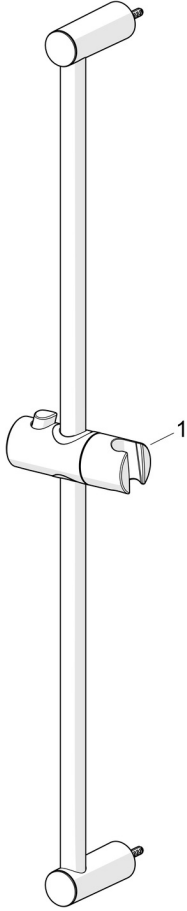

Introducing this Oras Linea shower set - a timeless choice for every modern bathroom.

With a sleek chrome finish and wall-mounted installation, this shower set not only comes with a universal design but also offers outstanding price-performance ratio. The set includes a hand shower, shower rail, adjustable shower rail bracket, and a shower hose, all featuring anti-scale technology for easy cleaning. The refreshing spray type provides a strong water stream that activates and refreshes the body. With three spray functions - normal, refreshing, and relaxing - you can customize your shower experience to your liking.

Choose the Linea line for daily enjoyment in everyday use.

- Wall mounted
- Chrome
- Hand shower, Shower rail, Adjustable shower rail bracket, Shower hose (1500 mm), Anti limescale technology (easy to clean)
- Normal - Even and soft water stream, Refreshing - Strong water stream, activates and refreshes body, Relaxing - Soft water stream, pleasant for entire body
- 3 spray functions

TECHNICAL DATA

FLOW PROPERTIES

Flow-rate at 300 kPa **0.19 l/s**

TECHNICAL PROPERTIES

DN-size (nominal dimension) **DN15**
 Hot water supply **max. +65°C**
 Working pressure **50 - 500 kPa**
 Connection size **G1/2**
 Diameter **Ø 19 mm**
 Installation width **671 mm**
 Length / Height **700 mm**
 Material **Composite**

REGULATIONS

EN standard **EN 1112, EN 1113**
 Noise class **I (ISO 3822)**

APPROVALS AND DECLARATIONS

Declaration of conformity **DoC**

SPARE PARTS

SP1690N

	Name	Code
01	Slide for shower rail Chrome	1017138V