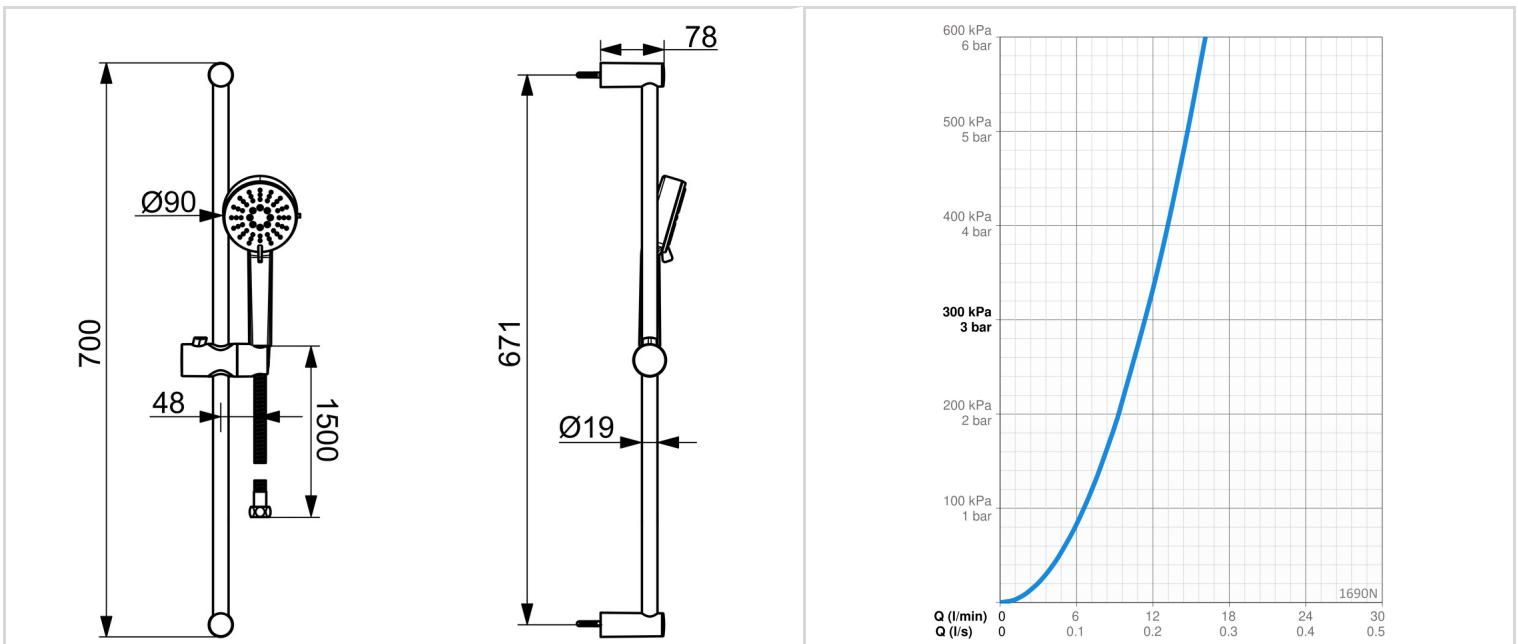

Introducing this Oras Linea shower set - a timeless choice for every modern bathroom.

With a sleek chrome finish and wall-mounted installation, this shower set not only comes with a universal design but also offers outstanding price-performance ratio. The set includes a hand shower, shower rail, adjustable shower rail bracket, and a shower hose, all featuring anti-scale technology for easy cleaning. The refreshing spray type provides a strong water stream that activates and refreshes the body. With three spray functions - normal, refreshing, and relaxing - you can customize your shower experience to your liking.

Choose the Linea line for daily enjoyment in everyday use.

- Wall mounted
- Chrome
- Hand shower, Shower rail, Adjustable shower rail bracket, Shower hose (1500 mm), Anti limescale technology (easy to clean)
- Normal - Even and soft water stream, Refreshing - Strong water stream, activates and refreshes body, Relaxing - Soft water stream, pleasant for entire body
- 3 spray functions

TECHNICAL DATA

FLOW PROPERTIES

Flow-rate at 300 kPa **0.19 l/s**

TECHNICAL PROPERTIES

DN-size (nominal dimension) **DN15**
 Hot water supply **max. +65°C**
 Working pressure **50 - 500 kPa**
 Connection size **G1/2**
 Diameter **Ø 19 mm**
 Installation width **671 mm**
 Length / Height **700 mm**
 Material **Composite**

REGULATIONS

EN standard **EN 1112, EN 1113**
 Noise class **I (ISO 3822)**

APPROVALS AND DECLARATIONS

Declaration of conformity **DoC**

SPARE PARTS

SP1690N

	Name	Code
01	Slide for shower rail Chrome	1017138V