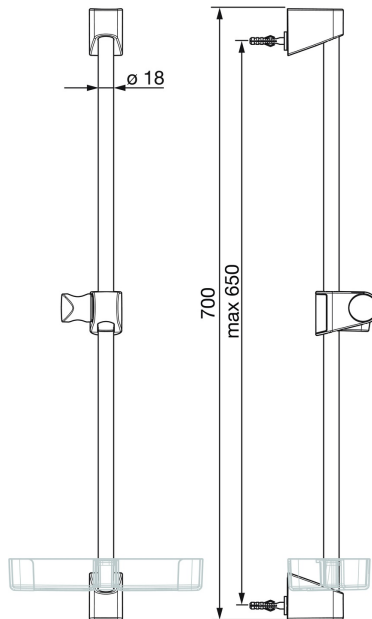

Shower rail, Oras ApolloWhite

- Accessories
- Wall mounted
- White
- Shower rail, Adjustable shower rail bracket, Soap dish

TECHNICAL DATA

TECHNICAL PROPERTIES

Diameter	Ø 18 mm
Installation width	max 650 mm
Length / Height	700 mm

SPARE PARTS

SP520

	Name	Code
01	Slide for shower rail Chrome	601189V
01	Slide for shower rail White	601189V-11
02	Wall bracket Chrome	601208V
02	Wall bracket White Discontinued	601208V-11