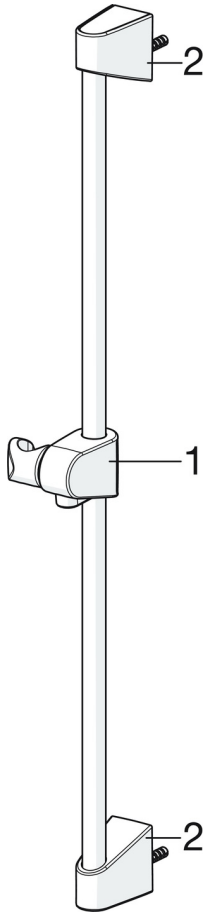

Shower rail, Oras ApolloWhite

- Accessories
- Wall mounted
- White
- Shower rail, Adjustable shower rail bracket, Soap dish

TECHNICAL DATA

TECHNICAL PROPERTIES

Diameter	Ø 18 mm
Installation width	max 650 mm
Length / Height	700 mm

SPARE PARTS

SP520

	Name	Code
01	Slide for shower rail Chrome	601189V
01	Slide for shower rail White	601189V-11
02	Wall bracket Chrome	601208V
02	Wall bracket White Discontinued	601208V-11