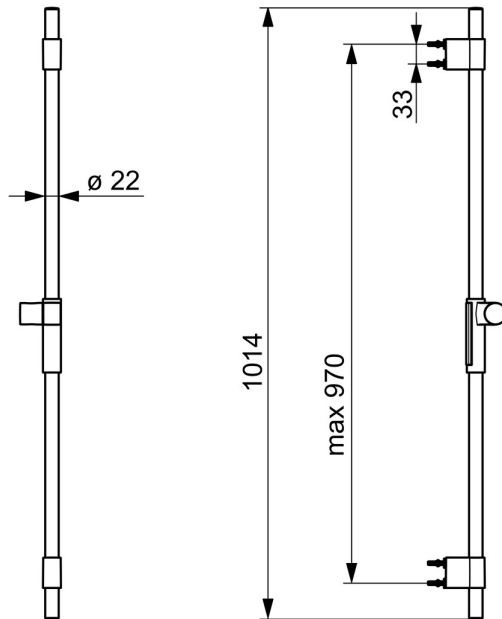

Oras Hydractiva shower rail including adjustable installation elements and slider for hand shower. Max. distance between installation elements 970 mm.

- Accessories
- Wall mounted
- Chrome

## TECHNICAL DATA

### TECHNICAL PROPERTIES

Diameter	Ø 22 mm
Installation width	max 970 mm
Length / Height	1014 mm

**SP390**

	<b>Name</b>	<b>Code</b>
01	Slide for shower rail	600378V
02	Wall bracket	600356V