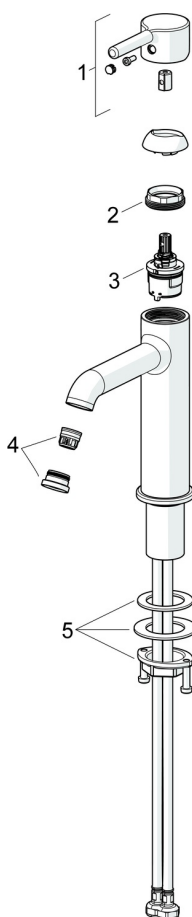

2602FH-33 ORAS OPTIMA STYLE HIGH WASHBASIN FAUCET

SINGLE-LEVER, BIDETTA

EAN: 6414150102592 static.oras.com/2602FH-33

When great design becomes an attraction of its own, you know it will make a difference in your life. Besides bringing beauty to life, this new classic is also designed to bring any modern bathroom to the next level.

Perfect fit for any bathroom

- Deck mounted
- Matt black
- Fixed spout
- Standard aerator, PCA® - constant flow rate regardless of pressure variations
- Single operating lever/handle, Pin shape, Hot/Cold symbols
- Hand shower, Shower holder, Shower hose (1750 mm)
- Bidetta hand shower
- Limitation option for maximum temperature and flow-rate, Adjustable hot water stop (included, retrofittable)
- ø 30 mm ceramic cartridge for flow and temperature control
- Flexible inlet pipes
- Inner body made of DZR brass
- Without pop-up waste
- 1 spray function

TECHNICAL DATA

FLOW PROPERTIES

Flow-rate at 300 kPa (with flow controller)	0.1 l/s
Pressure loss with flow (0.1 l/s)	195 kPa

TECHNICAL PROPERTIES

Hot water supply	max. +70°C
Working pressure	50 - 1000 kPa
Connection size	G3/8
Projection	168 mm
Backflow prevention (EN1717)	HC
Material	Brass

SPARE PARTS

SP2606FH-33

Name	Code
01 Lever Matt black	1012011V-33
02 Tightening nut, M34x1.5, SW30	1012133V
03 Cartridge, 3.0	1014428V
04 Aerator and key, PCA 1.5 gpm Matt black	1012273V-33
05 Fixing set	602629V