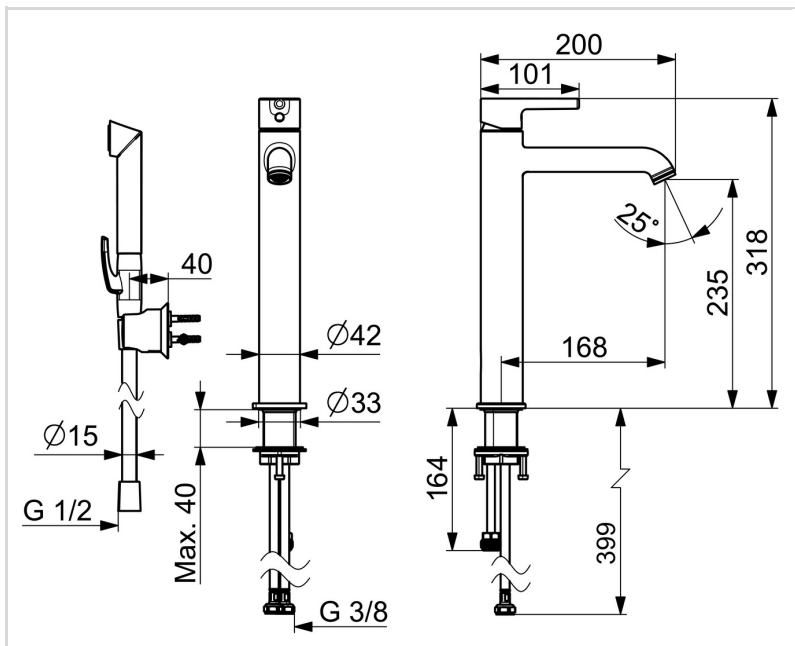

Perfect fit for any bathroom

- Deck mounted
- Matt black
- Fixed spout
- Standard aerator, PCA® - constant flow rate regardless of pressure variations
- Single operating lever/handle, Pin shape, Hot/Cold symbols
- Hand shower, Shower holder, Shower hose (1750 mm)
- Bidetta hand shower
- Limitation option for maximum temperature and flow-rate, Adjustable hot water stop (included, retrofittable)
- ø 30 mm ceramic cartridge for flow and temperature control
- Flexible inlet pipes
- Inner body made of DZR brass
- Without pop-up waste
- 1 spray function

TECHNICAL DATA

FLOW PROPERTIES

Flow-rate at 300 kPa (with flow controller)	0.1 l/s
Pressure loss with flow (0.1 l/s)	195 kPa

TECHNICAL PROPERTIES

Hot water supply	max. +70°C
Working pressure	50 - 1000 kPa
Connection size	G3/8
Projection	168 mm
Backflow prevention (EN1717)	HC
Material	Brass

SPARE PARTS

SP2606FH-33

Name	Code
01 Lever Matt black	1012011V-33
02 Tightening nut, M34x1.5, SW30	1012133V
03 Cartridge, 3.0	1014428V
04 Aerator and key, PCA 1.5 gpm Matt black	1012273V-33
05 Fixing set	602629V