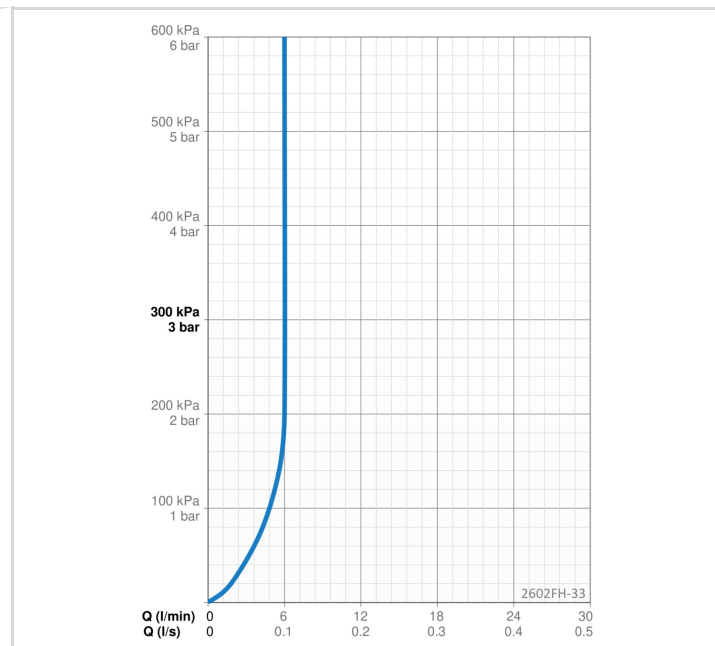

SPARE PARTS

SP2606FH-33

Name	Code
01 Lever Matt black	1012011V-33
02 Tightening nut, M34x1.5, SW30	1012133V
03 Cartridge, 3.0	1014428V
04 Aerator and key, PCA 1.5 gpm Matt black	1012273V-33
05 Fixing set	602629V