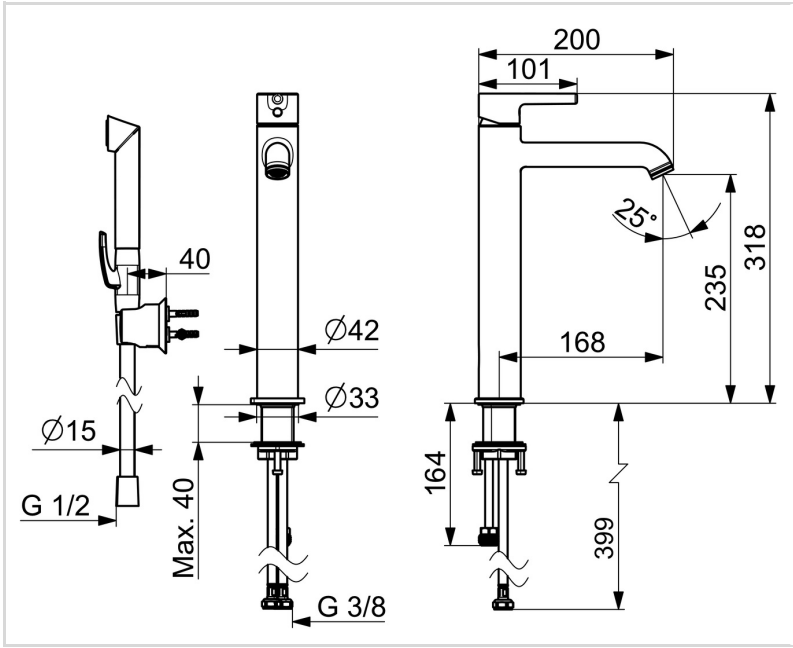

Perfect fit for any bathroom

- Deck mounted
- Brushed steel
- Fixed spout
- Standard aerator, PCA® - constant flow rate regardless of pressure variations
- Single operating lever/handle, Pin shape, Hot/Cold symbols
- Hand shower, Shower holder, Shower hose (1750 mm)
- Bidetta hand shower
- Limitation option for maximum temperature and flow-rate, Adjustable hot water stop (included, retrofittable)
- ø 30 mm ceramic cartridge for flow and temperature control
- Flexible inlet pipes
- Inner body made of DZR brass
- Without pop-up waste
- 1 spray function

TECHNICAL DATA

FLOW PROPERTIES

Flow-rate at 300 kPa (with flow controller)	0.1 l/s
Pressure loss with flow (0.1 l/s)	195 kPa

TECHNICAL PROPERTIES

Hot water supply	max. +70°C
Working pressure	50 - 1000 kPa
Connection size	G3/8
Projection	168 mm
Backflow prevention (EN1717)	HC
Material	Brass

SPARE PARTS

SP2606FH-CLR

	Name	Code
01	Tightening nut, M34x1.5, SW30	1012133V
02	Cartridge, 3.0	1014428V
03	Fixing set	602629V