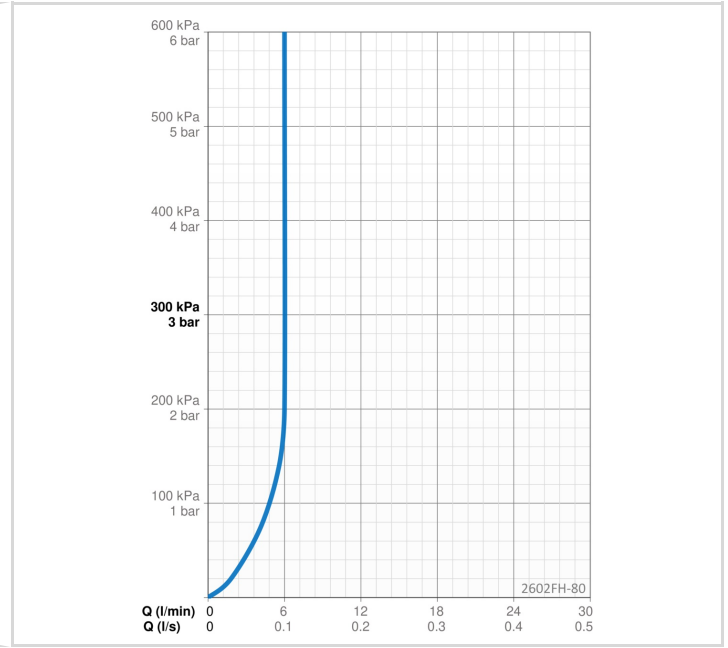

SPARE PARTS

SP2606FH-CLR

	Name	Code
01	Tightening nut, M34x1.5, SW30	1012133V
02	Cartridge, 3.0	1014428V
03	Fixing set	602629V