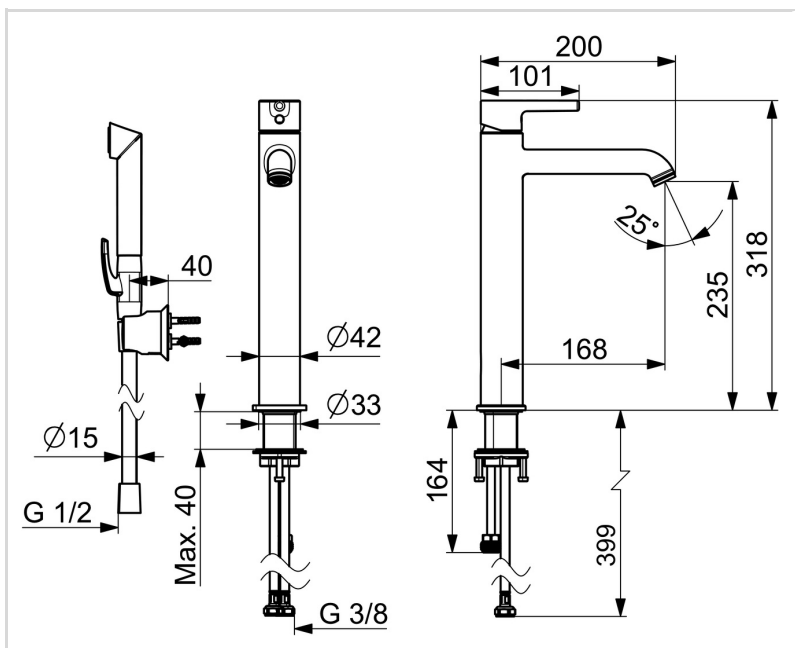

Perfect fit for any bathroom

- Deck mounted
- Chrome
- Fixed spout
- Standard aerator, PCA® - constant flow rate regardless of pressure variations
- Single operating lever/handle, Pin shape, Hot/Cold symbols
- Hand shower, Shower holder, Shower hose (1750 mm)
- Bidetta hand shower
- Limitation option for maximum temperature and flow-rate, Adjustable hot water stop (included, retrofittable)
- ø 30 mm ceramic cartridge for flow and temperature control
- Flexible inlet pipes
- Inner body made of DZR brass
- Without pop-up waste
- 1 spray function

TECHNICAL DATA

FLOW PROPERTIES

Flow-rate at 300 kPa (with flow controller)	0.1 l/s
Pressure loss with flow (0.1 l/s)	195 kPa

TECHNICAL PROPERTIES

Hot water supply	max. +70°C
Working pressure	50 - 1000 kPa
Connection size	G3/8
Projection	168 mm
Backflow prevention (EN1717)	HC
Material	Brass

SPARE PARTS

SP2606FH

Name	Code
01 Lever Chrome	1012011V
02 Symbol plug Chrome	1012105V
03 Covering cap Chrome	1012132V
04 Tightening nut, M34x1.5, SW30	1012133V
05 Cartridge, 3.0	1014428V
06 Aerator and key, PCA 5.7 l/min Chrome	1012273V
07 Fixing set	602629V