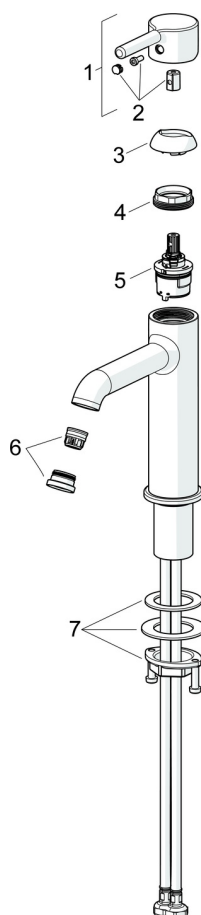

2602FH ORAS OPTIMA STYLE HIGH WASHBASIN FAUCET

SINGLE-LEVER, BIDETTA

EAN: 6414150099304 static.oras.com/2602FH

When great design becomes an attraction of its own, you know it will make a difference in your life. Besides bringing beauty to life, this new classic is also designed to bring any modern bathroom to the next level.

Perfect fit for any bathroom

- Deck mounted
- Chrome
- Fixed spout
- Standard aerator, PCA® - constant flow rate regardless of pressure variations
- Single operating lever/handle, Pin shape, Hot/Cold symbols
- Hand shower, Shower holder, Shower hose (1750 mm)
- Bidetta hand shower
- Limitation option for maximum temperature and flow-rate, Adjustable hot water stop (included, retrofittable)
- ø 30 mm ceramic cartridge for flow and temperature control
- Flexible inlet pipes
- Inner body made of DZR brass
- Without pop-up waste
- 1 spray function

TECHNICAL DATA

FLOW PROPERTIES

Flow-rate at 300 kPa (with flow controller)	0.1 l/s
Pressure loss with flow (0.1 l/s)	195 kPa

TECHNICAL PROPERTIES

Hot water supply	max. +70°C
Working pressure	50 - 1000 kPa
Connection size	G3/8
Projection	168 mm
Backflow prevention (EN1717)	HC
Material	Brass

SPARE PARTS

SP2606FH

Name	Code
01 Lever Chrome	1012011V
02 Symbol plug Chrome	1012105V
03 Covering cap Chrome	1012132V
04 Tightening nut, M34x1.5, SW30	1012133V
05 Cartridge, 3.0	1014428V
06 Aerator and key, PCA 5.7 l/min Chrome	1012273V
07 Fixing set	602629V