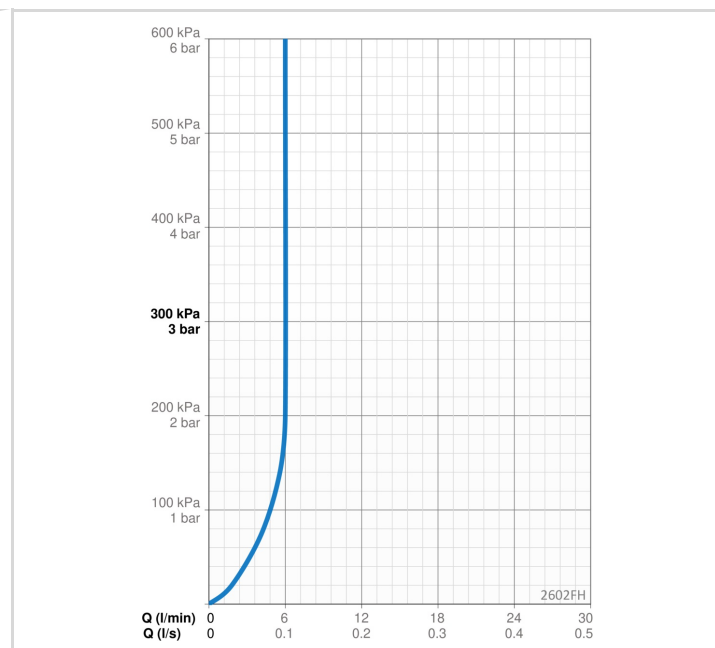

SPARE PARTS

SP2606FH

Name	Code
01 Lever Chrome	1012011V
02 Symbol plug Chrome	1012105V
03 Covering cap Chrome	1012132V
04 Tightening nut, M34x1.5, SW30	1012133V
05 Cartridge, 3.0	1014428V
06 Aerator and key, PCA 5.7 l/min Chrome	1012273V
07 Fixing set	602629V