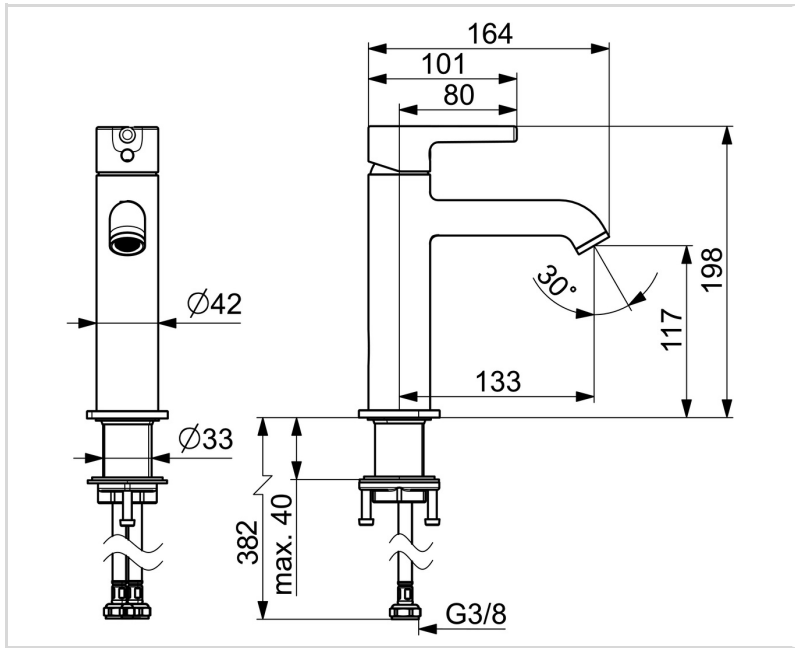

- Deck mounted
- Chrome
- Fixed spout
- Standard aerator, PCA® - constant flow rate regardless of pressure variations
- Single operating lever/handle, Pin shape, Hot/Cold symbols
- Limitation option for maximum temperature and flow-rate, Adjustable hot water stop (included, retrofittable), Energy saving variation (Cold Start) - cold water in the middle position
- ø 30 mm ceramic eco cartridge for flow and temperature control
- Flexible inlet pipes
- Inner body made of DZR brass
- Without pop-up waste

TECHNICAL DATA

FLOW PROPERTIES

Eco-flow at 300 kPa	0.075 l/s
Flow-rate at 300 kPa (with flow controller)	0.083 l/s
Pressure loss with flow (0.1 l/s)	155 kPa

TECHNICAL PROPERTIES

Hot water supply	max. +80°C
Working pressure	50 - 1000 kPa
Connection size	G3/8
Projection	133 mm
Backflow prevention (EN1717)	AA
Material	Brass

REGULATIONS

EN standard	EN 817
Noise class	I (ISO 3822)

APPROVALS AND DECLARATIONS

SE Energy Mark	1909
KIWA SE	1847
Declaration of conformity	DoC
EPD	S-P-06391

SUSTAINABILITY

EPD module A1-A3 (kg CO2 eq.)	8,52
EPD module A4 (kg CO2 eq.)	0,24
EPD module B7 (kg CO2 eq.)	1390,50
EPD module C2 (kg CO2 eq.)	0,02
EPD module C3 (kg CO2 eq.)	0,02
EPD module C4 (kg CO2 eq.)	0,07
EPD module D (kg CO2 eq.)	-6,06

SPARE PARTS

SP2605FHS

Name	Code
01 Lever Chrome	1002097V
02 Symbol plug Chrome	1012105V
03 Covering cap Chrome	1012132V
04 Tightening nut, M34x1.5, SW30	1012133V
05 Cartridge, 3.0 Eco-limiter	1014430V
06 Aerator and key, PCA 5.7 l/min Chrome	1012273V
07 Fixing set	602629V