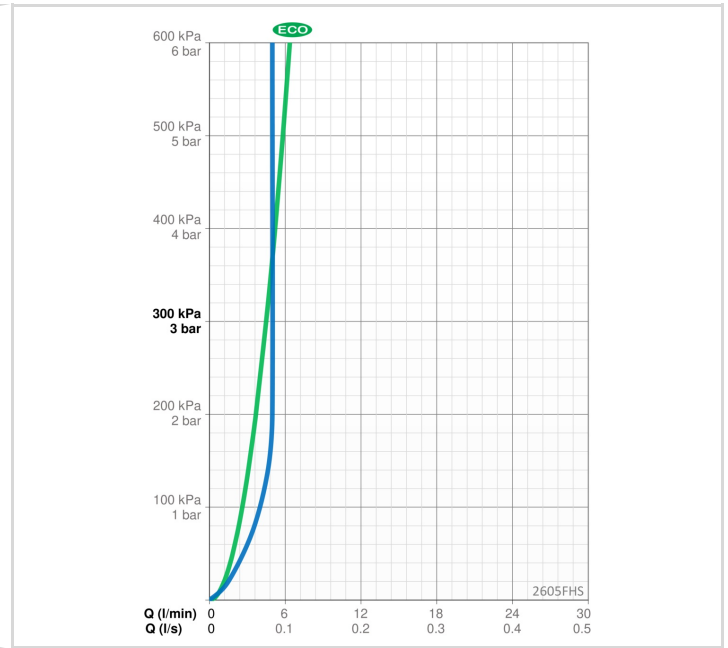

SPARE PARTS

SP2605FHS

Name	Code
01 Lever Chrome	1002097V
02 Symbol plug Chrome	1012105V
03 Covering cap Chrome	1012132V
04 Tightening nut, M34x1.5, SW30	1012133V
05 Cartridge, 3.0 Eco-limiter	1014430V
06 Aerator and key, PCA 5.7 l/min Chrome	1012273V
07 Fixing set	602629V