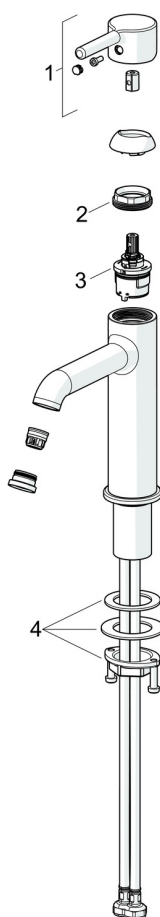

2606FH-105-33 ORAS OPTIMA STYLE ECO WASHBASIN FAUCET

SINGLE-LEVER, BIDETTA

EAN: 6414150107610 static.oras.com/2606FH-105-33

When great design becomes an attraction of its own, you know it will make a difference in your life. Besides bringing beauty to life, this new classic is also designed to bring any modern bathroom to the next level.

- ECO Building
- Deck mounted
- Matt black
- Fixed spout
- Standard aerator, PCA® - constant flow rate regardless of pressure variations
- Single operating lever/handle, Pin shape, Hot/Cold symbols
- Hand shower, Shower holder, Shower hose (1750 mm)
- Bidetta hand shower
- Limitation option for maximum temperature and flow-rate, Adjustable hot water stop (included, retrofittable)
- ø 30 mm ceramic cartridge for flow and temperature control
- Flexible inlet pipes
- Inner body made of DZR brass
- Without pop-up waste
- 1 spray function

TECHNICAL DATA

FLOW PROPERTIES

Flow-rate at 300 kPa (with flow controller) **0.07 l/s**

TECHNICAL PROPERTIES

Hot water supply **max. +70°C**
Working pressure **50 - 1000 kPa**
Connection size **G3/8**
Projection **133 mm**
Backflow prevention (EN1717) **HC**
Material **Brass**

REGULATIONS

EN standard **EN 817**
Noise class **I (ISO 3822)**

APPROVALS AND DECLARATIONS

STF certificate **EUFI29-23002169-TH1**
Declaration of conformity **DoC**

SPARE PARTS

SP2606FH-105-33

Name	Code
01 Lever Matt black	1012011V-33
02 Tightening nut, M34x1.5, SW30	1012133V
03 Cartridge, 3.0	1014428V
04 Fixing set	602629V