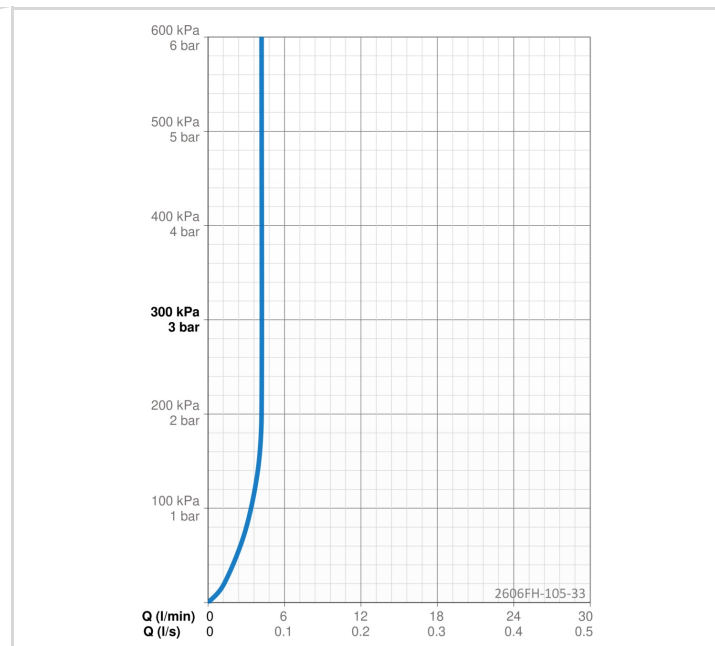

SPARE PARTS

SP2606FH-105-33

Name	Code
01 Lever Matt black	1012011V-33
02 Tightening nut, M34x1.5, SW30	1012133V
03 Cartridge, 3.0	1014428V
04 Fixing set	602629V