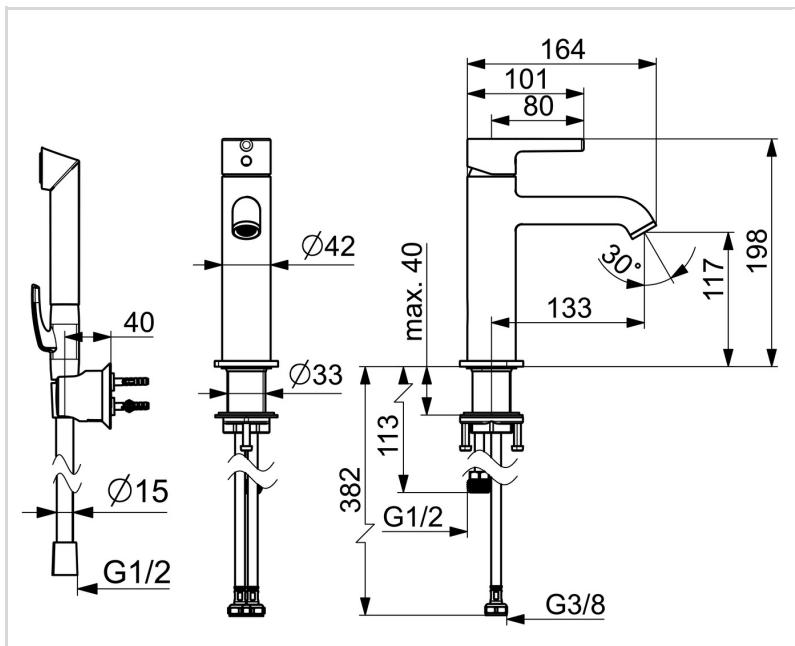

- ECO Building
- Deck mounted
- Matt black
- Fixed spout
- Standard aerator, PCA® - constant flow rate regardless of pressure variations
- Single operating lever/handle, Pin shape, Hot/Cold symbols
- Hand shower, Shower holder, Shower hose (1750 mm)
- Bidetta hand shower
- Limitation option for maximum temperature and flow-rate, Adjustable hot water stop (included, retrofittable)
- ø 30 mm ceramic cartridge for flow and temperature control
- Flexible inlet pipes
- Inner body made of DZR brass
- Without pop-up waste
- 1 spray function

TECHNICAL DATA

FLOW PROPERTIES

Flow-rate at 300 kPa (with flow controller) **0.07 l/s**

TECHNICAL PROPERTIES

Hot water supply **max. +70°C**
Working pressure **50 - 1000 kPa**
Connection size **G3/8**
Projection **133 mm**
Backflow prevention (EN1717) **HC**
Material **Brass**

REGULATIONS

EN standard **EN 817**
Noise class **I (ISO 3822)**

APPROVALS AND DECLARATIONS

STF certificate **EUFI29-23002169-TH1**
Declaration of conformity **DoC**

SPARE PARTS

SP2606FH-105-33

Name	Code
01 Lever Matt black	1012011V-33
02 Tightening nut, M34x1.5, SW30	1012133V
03 Cartridge, 3.0	1014428V
04 Fixing set	602629V