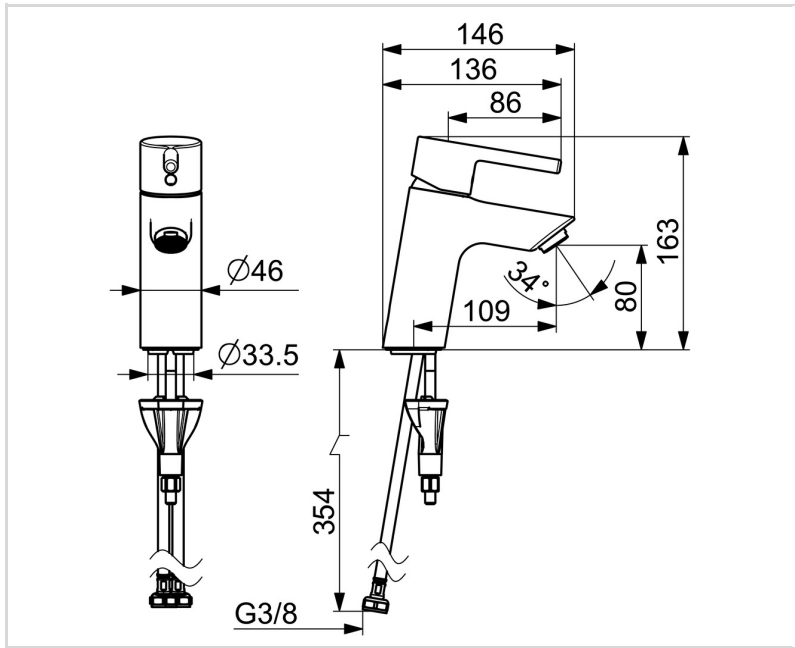

- Deck mounted
- Matt black
- Fixed spout
- PCA® - constant flow rate regardless of pressure variations
- Single operating lever/handle, Pin shape, Hot/Cold symbols
- Limitation option for maximum temperature and flow-rate
- ø 30 mm ceramic cartridge for flow and temperature control
- Flexible inlet pipes
- Inner body made of DZR brass, 3S-installation system for safe and simple mounting
- Without pop-up waste

### TECHNICAL PROPERTIES

Hot water supply	max. +70°C
Working pressure	50 - 1000 kPa
Connection size	G3/8
Projection	109 mm
Backflow prevention (EN1717)	AA
Material	Brass

**SPARE PARTS**

**SP2610F-33**

Name	Code
01 Lever Matt black	1010312V-33
01 Lever Matt black	1011999V-33
02 Tightening nut, M34x1.5, SW30	1012133V
03 Cartridge, 3.0	1014428V
04 Aerator, STD M24x1 HC PCA 6 l/min Matt black	1018459V-33
05 Bottom seal	1002371V
06 Fixing screw, M8x1, L=130	1000780V
07 Fixing set	602610V