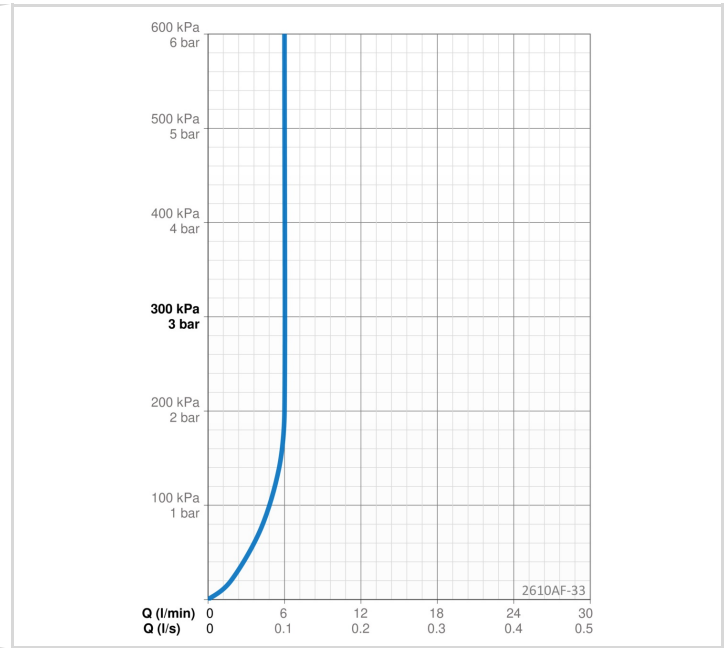

SPARE PARTS

SP2610F-33

Name	Code
01 Lever Matt black	1010312V-33
01 Lever Matt black	1011999V-33
02 Tightening nut, M34x1.5, SW30	1012133V
03 Cartridge, 3.0	1014428V
04 Aerator, STD M24x1 HC PCA 6 l/min Matt black	1018459V-33
05 Bottom seal	1002371V
06 Fixing screw, M8x1, L=130	1000780V
07 Fixing set	602610V