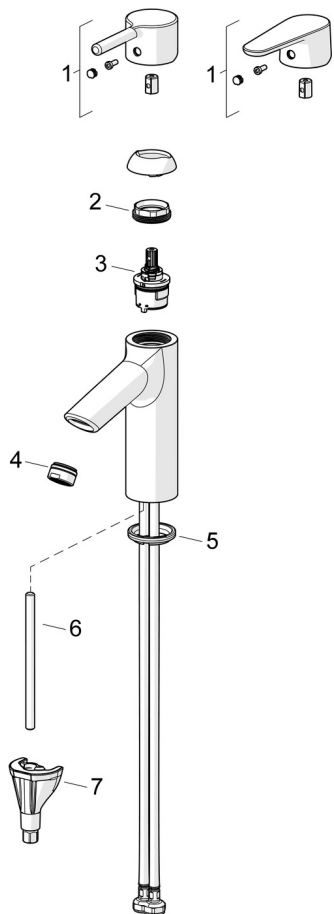

- Deck mounted
- Matt black
- Fixed spout
- PCA® - constant flow rate regardless of pressure variations
- Single operating lever/handle, Pin shape, Hot/Cold symbols
- Limitation option for maximum temperature and flow-rate
- ø 30 mm ceramic cartridge for flow and temperature control
- Flexible inlet pipes
- Inner body made of DZR brass, 3S-installation system for safe and simple mounting
- Without pop-up waste

### TECHNICAL PROPERTIES

Hot water supply	max. +70°C
Working pressure	50 - 1000 kPa
Connection size	G3/8
Projection	109 mm
Backflow prevention (EN1717)	AA
Material	Brass

**SPARE PARTS**

**SP2610F-33**

Name	Code
01 Lever Matt black	1010312V-33
01 Lever Matt black	1011999V-33
02 Tightening nut, M34x1.5, SW30	1012133V
03 Cartridge, 3.0	1014428V
04 Aerator, STD M24x1 HC PCA 6 l/min Matt black	1018459V-33
05 Bottom seal	1002371V
06 Fixing screw, M8x1, L=130	1000780V
07 Fixing set	602610V