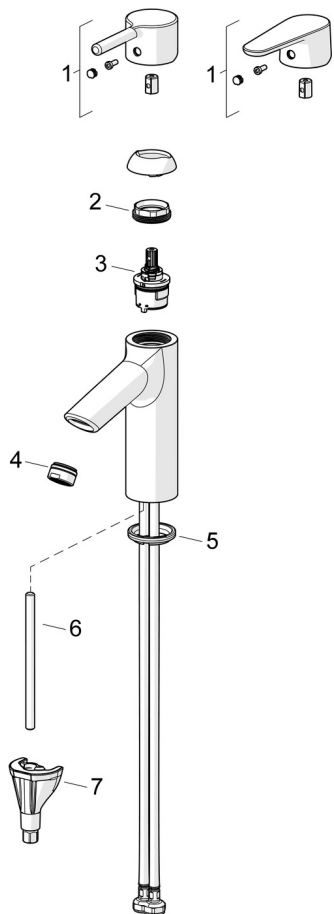

- Deck mounted
- Matt black
- Fixed spout
- PCA® - constant flow rate regardless of pressure variations
- Single operating lever/handle, Hot/Cold symbols
- Limitation option for maximum temperature and flow-rate
- ø 30 mm ceramic cartridge for flow and temperature control
- Flexible inlet pipes
- Inner body made of DZR brass, 3S-installation system for safe and simple mounting
- Without pop-up waste

TECHNICAL DATA

FLOW PROPERTIES

Flow-rate at 300 kPa (with flow controller)	0.1 l/s
Pressure loss with flow (0.1 l/s)	195 kPa

TECHNICAL PROPERTIES

Hot water supply	max. +70°C
Working pressure	50 - 1000 kPa
Connection size	G3/8
Projection	109 mm
Backflow prevention (EN1717)	AA
Material	Brass

SPARE PARTS

SP2610F-33

Name	Code
01 Lever Matt black	1010312V-33
01 Lever Matt black	1011999V-33
02 Tightening nut, M34x1.5, SW30	1012133V
03 Cartridge, 3.0	1014428V
04 Aerator, STD M24x1 HC PCA 6 l/min Matt black	1018459V-33
05 Bottom seal	1002371V
06 Fixing screw, M8x1, L=130	1000780V
07 Fixing set	602610V