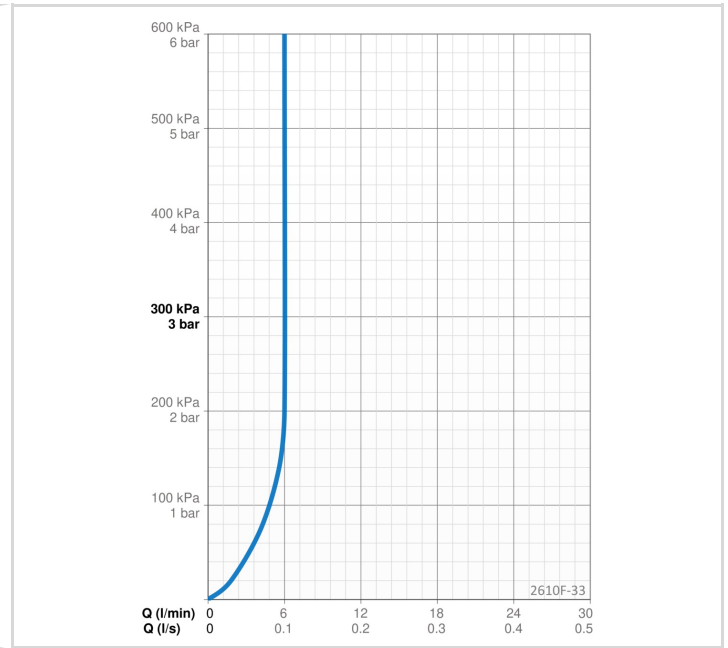

SPARE PARTS

SP2610F-33

Name	Code
01 Lever Matt black	1010312V-33
01 Lever Matt black	1011999V-33
02 Tightening nut, M34x1.5, SW30	1012133V
03 Cartridge, 3.0	1014428V
04 Aerator, STD M24x1 HC PCA 6 l/min Matt black	1018459V-33
05 Bottom seal	1002371V
06 Fixing screw, M8x1, L=130	1000780V
07 Fixing set	602610V