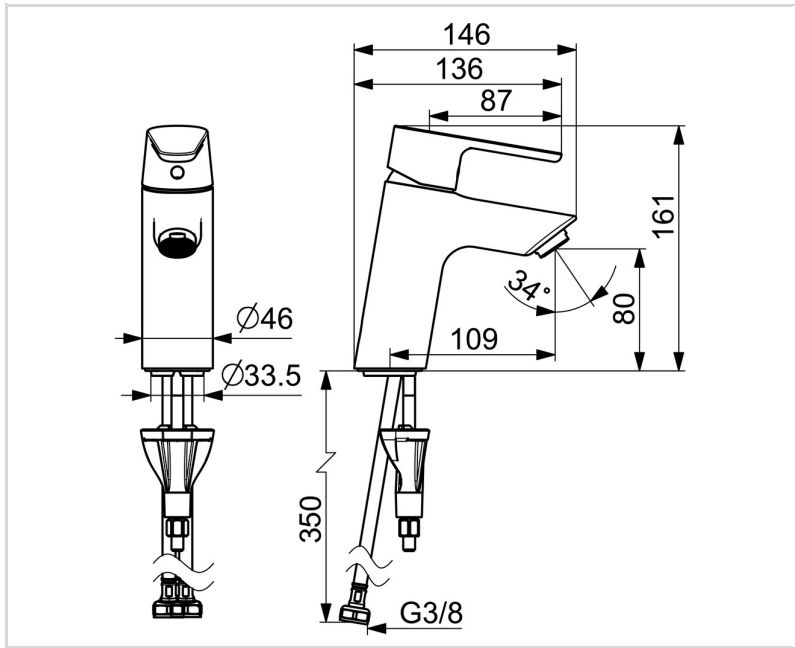

2610F-33 ORAS OPTIMA WASHBASIN FAUCET

SINGLE-LEVER

EAN: 6414150102493 static.oras.com/2610F-33

The Oras Optima is the perfect fit for any bathroom, with a proven expert quality you can rely on, no matter your specific needs. Durable and long-lasting in both design and service life, this faucet brings you joy and confidence for years to come.

- Deck mounted
- Matt black
- Fixed spout
- PCA® - constant flow rate regardless of pressure variations
- Single operating lever/handle, Hot/Cold symbols
- Limitation option for maximum temperature and flow-rate
- ø 30 mm ceramic cartridge for flow and temperature control
- Flexible inlet pipes
- Inner body made of DZR brass, 3S-installation system for safe and simple mounting
- Without pop-up waste

TECHNICAL DATA

FLOW PROPERTIES

Flow-rate at 300 kPa (with flow controller)	0.1 l/s
Pressure loss with flow (0.1 l/s)	195 kPa

TECHNICAL PROPERTIES

Hot water supply	max. +70°C
Working pressure	50 - 1000 kPa
Connection size	G3/8
Projection	109 mm
Backflow prevention (EN1717)	AA
Material	Brass

SPARE PARTS

SP2610F-33

Name	Code
01 Lever Matt black	1010312V-33
01 Lever Matt black	1011999V-33
02 Tightening nut, M34x1.5, SW30	1012133V
03 Cartridge, 3.0	1014428V
04 Aerator, STD M24x1 HC PCA 6 l/min Matt black	1018459V-33
05 Bottom seal	1002371V
06 Fixing screw, M8x1, L=130	1000780V
07 Fixing set	602610V