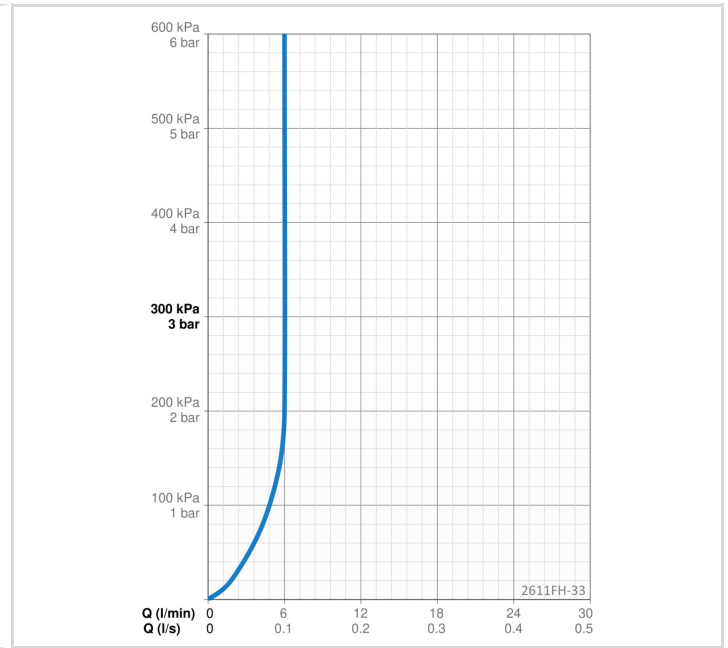

SPARE PARTS

SP2611FH-33

Name	Code
01 Aerator and key, PCA 1.5 gpm Matt black	1012273V-33
02 Spout overturning stopper, 120°	159670/10
03 Sealing kit for spout	198287V
04 Cartridge, 3.0	1014428V
05 Tightening nut, M34x1.5, SW30	1012133V
06 Lever Matt black	1001748V-33
07 Fixing set	602629V
08 Supporting plate, 100x60mm	158825