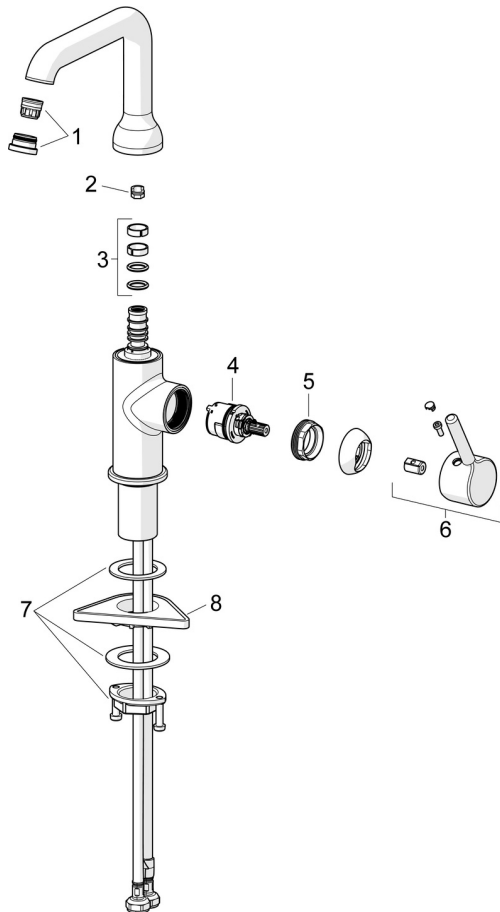

### TECHNICAL PROPERTIES

Hot water supply	max. +70°C
Working pressure	50 - 1000 kPa
Connection size	G3/8
Projection	147 mm
Backflow prevention (EN1717)	AA
Material	Brass

## SPARE PARTS

## SP2611FH-33

Name	Code
01 Aerator and key, PCA 1.5 gpm Matt black	1012273V-33
02 Spout overturning stopper, 120°	159670/10
03 Sealing kit for spout	198287V
04 Cartridge, 3.0	1014428V
05 Tightening nut, M34x1.5, SW30	1012133V
06 Lever Matt black	1001748V-33
07 Fixing set	602629V
08 Supporting plate, 100x60mm	158825