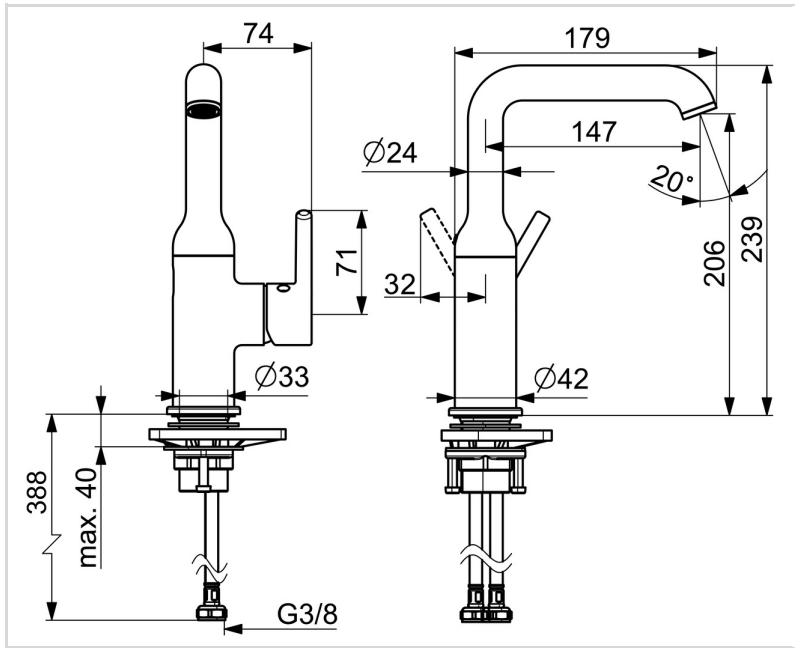

### TECHNICAL PROPERTIES

Hot water supply	max. +70°C
Working pressure	50 - 1000 kPa
Connection size	G3/8
Projection	147 mm
Backflow prevention (EN1717)	AA
Material	Brass

## SPARE PARTS