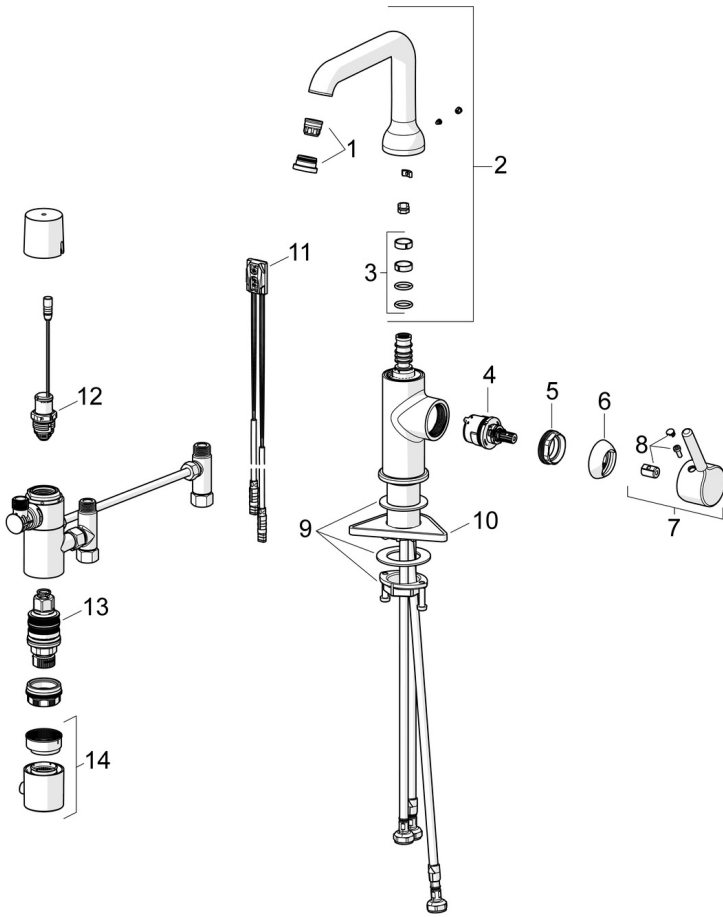

- Deck mounted
- Chrome
- Swivel spout
- Standard aerator, PCA® - constant flow rate regardless of pressure variations
- Single operating lever/handle, Pin shape, Hot/Cold symbols
- Limitation option for maximum temperature and flow-rate, Adjustable hot water stop (included, retrofittable)
- ø 30 mm ceramic cartridge for flow and temperature control
- Infrared sensor, Solenoid valve, Power supply, Low battery indicator
- Flexible inlet pipes
- Inner body made of DZR brass
- Without pop-up waste

TECHNICAL DATA

FLOW PROPERTIES

Flow-rate at 300 kPa (with flow controller)	0.1 l/s
Pressure loss with flow (0.1 l/s)	195 kPa

TECHNICAL PROPERTIES

Hot water supply	max. +70°C
Working pressure	100 - 1000 kPa
Connection size	G3/8
Projection	147 mm
Backflow prevention (EN1717)	EB
Material	Brass

SOFTWARE SETTINGS

Automatic flush	off (off/1-120 h)
Automatic flush period	30 s (1-1800 s)
Max. flow period	10 s (1-1800s)

ELECTRONIC PROPERTIES

Electrical Connection	230 / 9 V
Bluetooth version	5.x (D060576)

SPARE PARTS

SP2617FHZ

	Name	Code
01	Aerator and key, PCA 5.7 l/min Chrome	1012273V
02	High spout Chrome	1012339V
03	Sealing kit for spout	198287V
04	Cartridge, 3.0	1014428V
05	Tightening nut, M34x1.5, SW30	1012133V
06	Covering cap Chrome	1012132V
07	Lever Chrome	1001748V
08	Symbol plug Chrome	1012105V
09	Fixing set	602629V
10	Supporting plate, 100x60mm	158825
11	Sensor, 3/9 V, Bluetooth	1014212V
12	Pilot valve, 3 V	601884V-F
13	Thermostatic cartridge	178780V
14	Temperature control handle Chrome	602062V
N.I.	Battery, (2x) 1.5 V AA Lithium	600599V