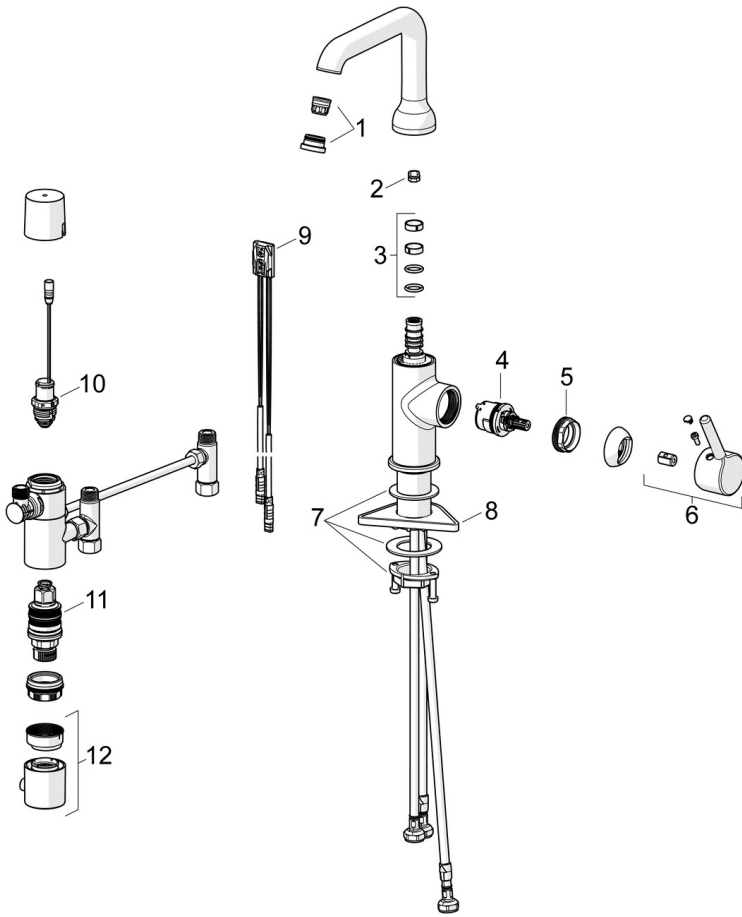

Double Comfort

High quality
Sleek design
Anti-limescale rubber aerator for easy cleaning
Bluetooth®
Made in Europe

Perfect fit for any bathroom

- Deck mounted
- Matt black
- Swivel spout
- Standard aerator, PCA® - constant flow rate regardless of pressure variations
- Single operating lever/handle, Pin shape, Hot/Cold symbols
- Limitation option for maximum temperature and flow-rate, Adjustable hot water stop (included, retrofittable)
- ø 30 mm ceramic cartridge for flow and temperature control
- Infrared sensor, Solenoid valve, Low battery indicator
- Flexible inlet pipes
- Inner body made of DZR brass
- Without pop-up waste

TECHNICAL DATA

FLOW PROPERTIES

Flow-rate at 300 kPa (with flow controller)	0.1 l/s
Pressure loss with flow (0.1 l/s)	195 kPa

TECHNICAL PROPERTIES

Hot water supply	max. +70°C
Working pressure	100 - 1000 kPa
Connection size	G3/8
Projection	147 mm
Backflow prevention (EN1717)	EB
Material	Brass

SPARE PARTS

SP2617FHZ-33

	Name	Code
01	Aerator and key, PCA 1.5 gpm Matt black	1012273V-33
02	Spout overturning stopper, 120°	159670/10
03	Sealing kit for spout	198287V
04	Cartridge, 3.0	1014428V
05	Tightening nut, M34x1.5, SW30	1012133V
06	Lever Matt black	1001748V-33
07	Fixing set	602629V
08	Supporting plate, 100x60mm	158825
09	Sensor, 3/9 V, Bluetooth	1014212V
10	Pilot valve, 3 V	601884V-F
11	Thermostatic cartridge	178780V
12	Temperature control handle Chrome	602062V
N.I.	Battery, (2x) 1.5 V AA Lithium	600599V