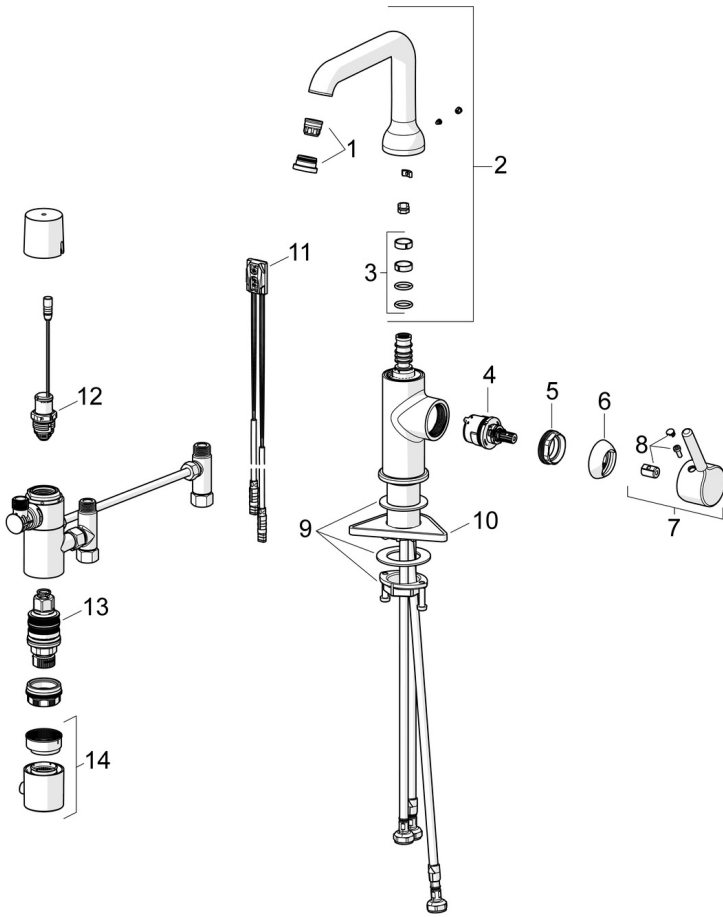

### TECHNICAL PROPERTIES

Hot water supply	max. +70°C
Working pressure	100 - 1000 kPa
Connection size	G3/8
Projection	147 mm
Backflow prevention (EN1717)	EB
Material	Brass

## SPARE PARTS

### SP2617FHZ

	Name	Code
01	Aerator and key, PCA 5.7 l/min Chrome	1012273V
02	High spout Chrome	1012339V
03	Sealing kit for spout	198287V
04	Cartridge, 3.0	1014428V
05	Tightening nut, M34x1.5, SW30	1012133V
06	Covering cap Chrome	1012132V
07	Lever Chrome	1001748V
08	Symbol plug Chrome	1012105V
09	Fixing set	602629V
10	Supporting plate, 100x60mm	158825
11	Sensor, 3/9 V, Bluetooth	1014212V
12	Pilot valve, 3 V	601884V-F
13	Thermostatic cartridge	178780V
14	Temperature control handle Chrome	602062V
N.I.	Battery, (2x) 1.5 V AA Lithium	600599V