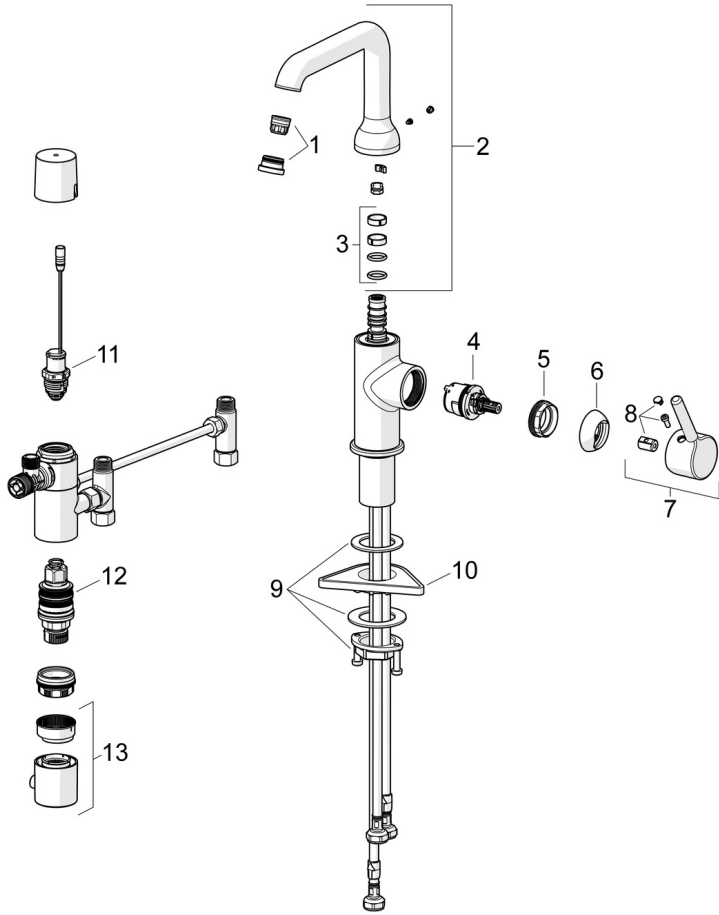

Perfect fit for any bathroom

- Deck mounted
- Chrome
- Swivel spout
- Standard aerator, PCA® - constant flow rate regardless of pressure variations
- Single operating lever/handle, Pin shape, Hot/Cold symbols
- Hand shower, Shower holder, Shower hose (1750 mm)
- Remote-operated Smart Bidetta
- Limitation option for maximum temperature and flow-rate, Adjustable hot water stop (included, retrofittable)
- ø 30 mm ceramic cartridge for flow and temperature control
- Solenoid valve
- Flexible inlet pipes
- Inner body made of DZR brass
- Without pop-up waste
- 1 spray function

### TECHNICAL PROPERTIES

Hot water supply	max. +70°C
Working pressure	100 - 1000 kPa
Connection size	G3/8
Projection	147 mm
Backflow prevention (EN1717)	EB
Material	Brass

**SPARE PARTS**

**SP2615FH**

	<b>Name</b>	<b>Code</b>
01	Aerator and key, PCA 5.7 l/min Chrome	1012273V
02	High spout Chrome	1012339V
03	Sealing kit for spout	198287V
04	Cartridge, 3.0	1014428V
05	Tightening nut, M34x1.5, SW30	1012133V
06	Covering cap Chrome	1012132V
07	Lever Chrome	1001748V
08	Symbol plug Chrome	1012105V
09	Fixing set	602629V
10	Supporting plate, 100x60mm	158825
11	Pilot valve, 3 V	601884V-F
12	Thermostatic cartridge	178780V
13	Temperature control handle Chrome	602062V