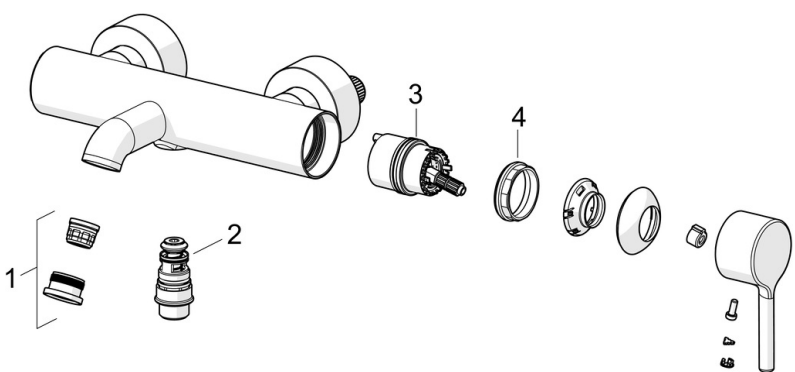

2640HU-33 ORAS OPTIMA STYLE BATH AND SHOWER FAUCET

SINGLE-LEVER, SIDE OPERATED

EAN: 6414150108341 static.oras.com/2640HU-33

When great design becomes an attraction of its own, you know it will make a difference in your life. Besides bringing beauty to life, this new classic is also designed to bring any modern bathroom to the next level.

Elegant designed Rosetta for good installation coverage
High quality
Sleek design
Made in Europe

Shower and bath faucet - Perfect fit for any bathroom

- Wall mounted
- Matt black
- Fixed spout
- Standard aerator
- Single operating lever/handle, Pin shape, Hot/Cold symbols
- Pull operated diverter, Automatic reset
- Limitation option for maximum temperature and flow-rate, Adjustable hot water stop (included, retrofittable)
- ø 40 mm ceramic cartridge for flow and temperature control
- Eccentric coupling(s), Cover plate(s)
- Inner body made of DZR brass

TECHNICAL DATA

FLOW PROPERTIES

Flow-rate at 300 kPa **0.35 / 0.25 l/s**

TECHNICAL PROPERTIES

Hot water supply **max. +80°C**
Working pressure **50 - 1000 kPa**
Connection size **G3/4**
Installation width **150 ± 15 mm**
Projection **168 mm**
Backflow prevention (EN1717) **EB**
Material **Brass**

REGULATIONS

EN standard **EN 817**
Noise class **II (ISO 3822)**

APPROVALS AND DECLARATIONS

Declaration of conformity **DoC**

SPARE PARTS

SP2640HU-33

Name	Code
01 Aerator and key, STD B Laminar Matt black	1014220V-33
02 Diverter Chrome Discontinued	602680V
03 Cartridge	1003691V
04 Tightening nut, M42x1.5, SW 38	158726