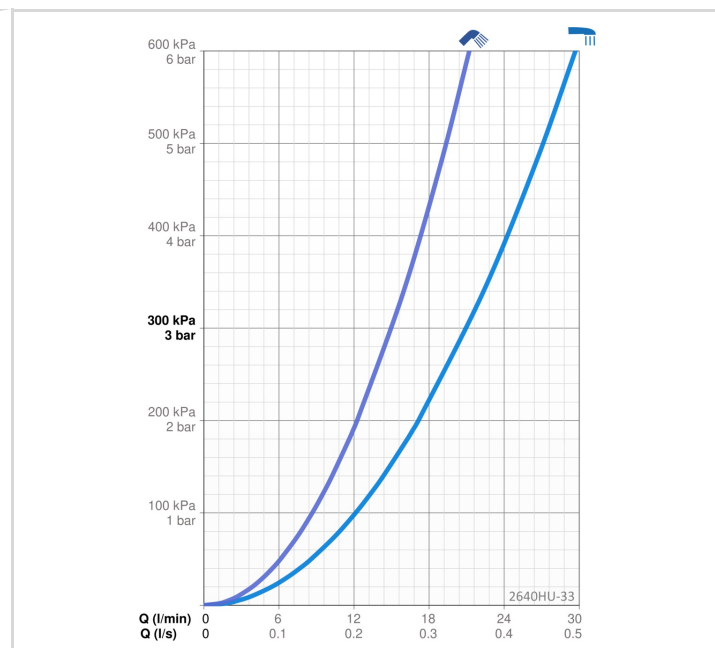

SPARE PARTS

SP2640HU-33

Name	Code
01 Aerator and key, STD B Laminar Matt black	1014220V-33
02 Diverter Chrome Discontinued	602680V
03 Cartridge	1003691V
04 Tightening nut, M42x1.5, SW 38	158726