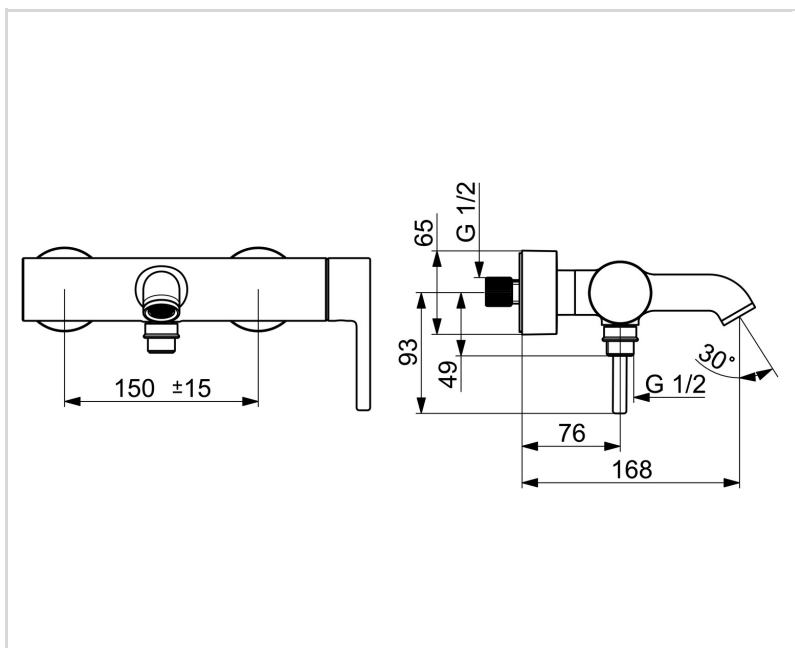

2640HU-33 ORAS OPTIMA STYLE BATH AND SHOWER FAUCET

SINGLE-LEVER, SIDE OPERATED

EAN: 6414150108341 static.oras.com/2640HU-33

When great design becomes an attraction of its own, you know it will make a difference in your life. Besides bringing beauty to life, this new classic is also designed to bring any modern bathroom to the next level.

Elegant designed Rosetta for good installation coverage
High quality
Sleek design
Made in Europe

Shower and bath faucet - Perfect fit for any bathroom

- Wall mounted
- Matt black
- Fixed spout
- Standard aerator
- Single operating lever/handle, Pin shape, Hot/Cold symbols
- Pull operated diverter, Automatic reset
- Limitation option for maximum temperature and flow-rate, Adjustable hot water stop (included, retrofittable)
- ø 40 mm ceramic cartridge for flow and temperature control
- Eccentric coupling(s), Cover plate(s)
- Inner body made of DZR brass

TECHNICAL DATA

FLOW PROPERTIES

Flow-rate at 300 kPa **0.35 / 0.25 l/s**

TECHNICAL PROPERTIES

Hot water supply **max. +80°C**
Working pressure **50 - 1000 kPa**
Connection size **G3/4**
Installation width **150 ± 15 mm**
Projection **168 mm**
Backflow prevention (EN1717) **EB**
Material **Brass**

REGULATIONS

EN standard **EN 817**
Noise class **II (ISO 3822)**

APPROVALS AND DECLARATIONS

Declaration of conformity **DoC**

SPARE PARTS

SP2640HU-33

Name	Code
01 Aerator and key, STD B Laminar Matt black	1014220V-33
02 Diverter Chrome Discontinued	602680V
03 Cartridge	1003691V
04 Tightening nut, M42x1.5, SW 38	158726