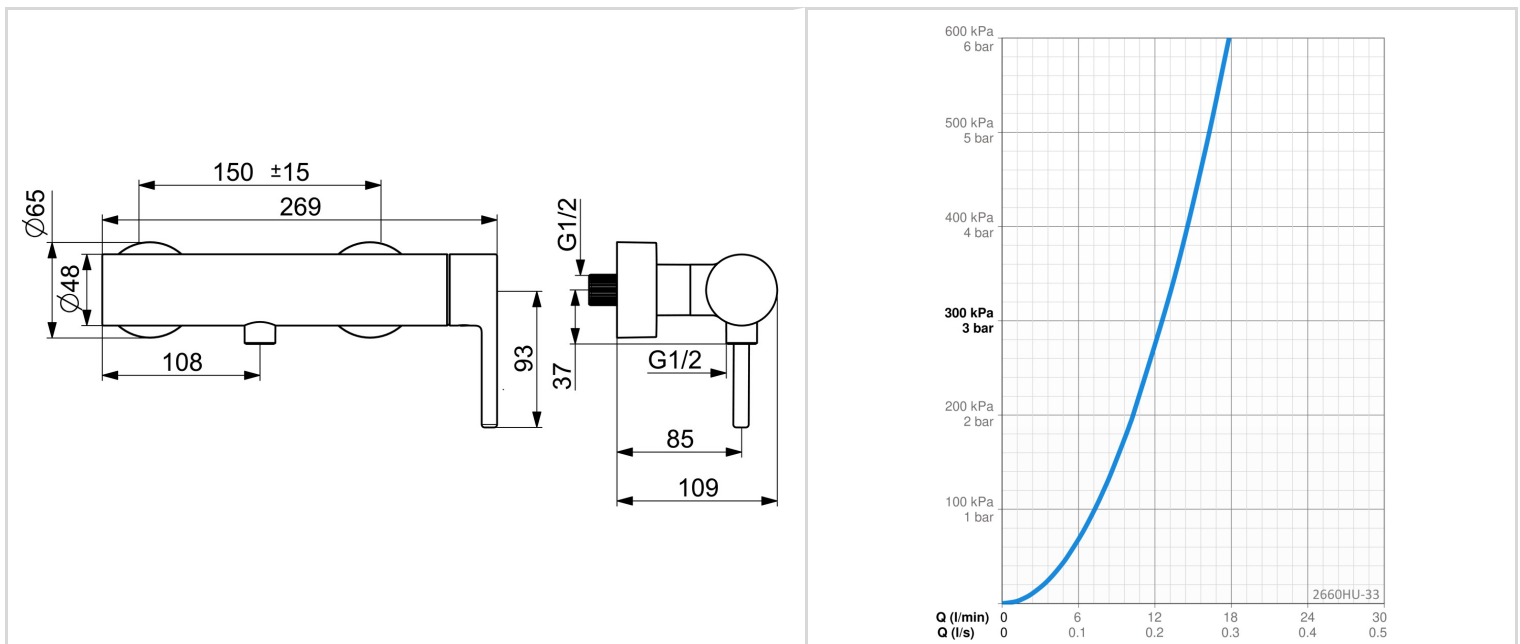

APPROVALS AND DECLARATIONS

Declaration of conformity **DoC**