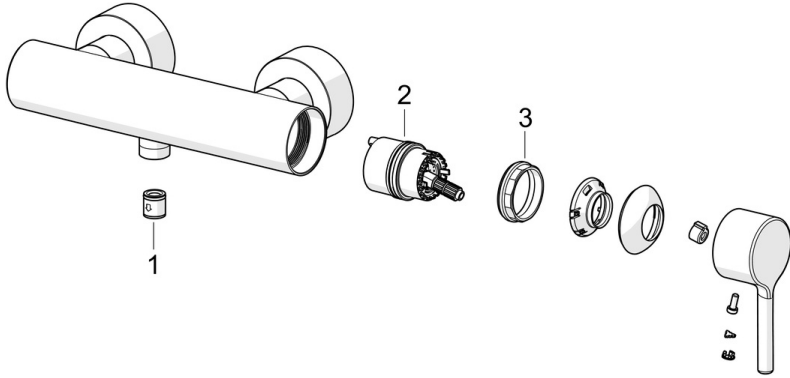

Elegant designed Rosetta for good installation coverage
 High quality
 Sleek design
 Made in Europe

Shower faucet - Perfect fit for any bathroom

- Wall mounted
- Matt black
- Single operating lever/handle, Pin shape, Hot/Cold symbols
- Limitation option for maximum temperature and flow-rate, Adjustable hot water stop (included, retrofittable)
- \varnothing 40 mm ceramic cartridge for flow and temperature control, Non-return valve(s)
- Eccentric coupling(s), Cover plate(s)
- Inner body made of DZR brass

TECHNICAL DATA

FLOW PROPERTIES

Flow-rate at 300 kPa **0.21 l/s**

TECHNICAL PROPERTIES

Hot water supply **max. +80°C**
 Working pressure **50 - 1000 kPa**
 Connection size **G3/4**
 Installation width **150 ± 15 mm**
 Backflow prevention (EN1717) **EB**
 Material **Brass**

REGULATIONS

EN standard **EN 817**
 Noise class **I (ISO 3822)**

APPROVALS AND DECLARATIONS

Declaration of conformity **DoC**

SPARE PARTS

SP2660HU-CLR

	Name	Code
01	Non-return valve	601989V
02	Cartridge	1003691V
03	Tightening nut, M42x1.5, SW 38	158726