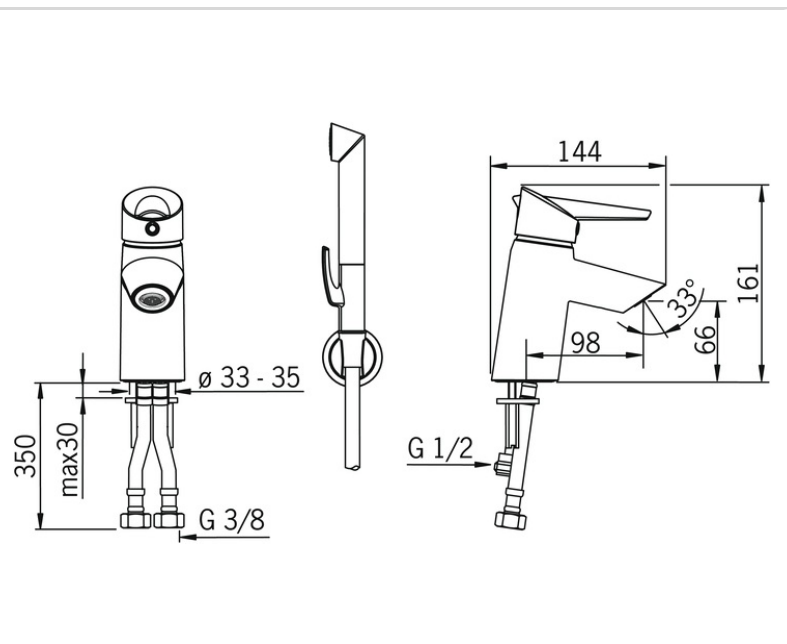

2712FG ORAS OPTIMA WASHBASIN

FAUCET DISCONTINUED

SINGLE-LEVER, BIDETTA

EAN: 6414150073137 static.oras.com/2712FG

Washbasin faucet with an easy-grip lever is equipped with an eco-button for limiting water temperature and flow-rate. Fixed spout and aerator. Oras Bidetta hand shower, shower hose and wall bracket.

F = with flexible pipes

- Deck mounted
- Chrome
- Fixed spout
- Standard aerator
- Easy-Grip surface, Eco feature for water flow, Single operating lever/handle, Hot/Cold symbols
- Hand shower, Shower holder, Shower hose (1500 mm)
- Bidetta hand shower
- Limitation option for maximum temperature and flow-rate
- ø 40 mm ceramic cartridge for flow and temperature control
- Flexible inlet pipes
- Surfaces in contact with drinking water contain less than 0.3% lead
- 1 spray function

TECHNICAL DATA

FLOW PROPERTIES

Eco-flow at 300 kPa	0.08 l/s
Flow-rate at 300 kPa	0.12 l/s
Pressure loss with flow (0.1 l/s)	200 kPa

TECHNICAL PROPERTIES

Hot water supply	max. +70°C
Working pressure	50 - 1000 kPa
Connection size	G3/8
Projection	98 mm
Backflow prevention (EN1717)	HC
Material	Brass/Composite

REGULATIONS

EN standard	EN 817, EN 1113
Noise class	I (ISO 3822)

APPROVALS AND DECLARATIONS

KIWA SE	1461
Declaration of conformity	DoC

SPARE PARTS

SP2710FG

	Name	Code
01	Lever	601864V
02	Tightening nut, M42x1.5, SW 38	158726
03	Cartridge	158890
04	Aerator, M24x1 STD HC A	601500V
05	Fixing screw (10 pcs), M6x55	158727/10
06	Fixing plates with nuts	158697