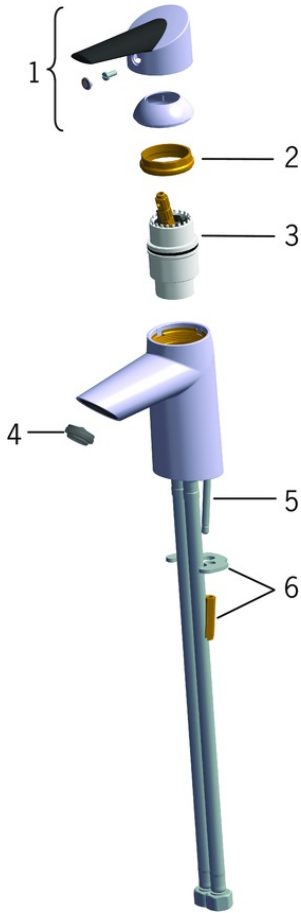

2712FG ORAS OPTIMA WASHBASIN

FAUCET DISCONTINUED

SINGLE-LEVER, BIDETTA

EAN: 6414150073137 static.oras.com/2712FG

Washbasin faucet with an easy-grip lever is equipped with an eco-button for limiting water temperature and flow-rate. Fixed spout and aerator. Oras Bidetta hand shower, shower hose and wall bracket.

F = with flexible pipes

- Deck mounted
- Chrome
- Fixed spout
- Standard aerator
- Easy-Grip surface, Eco feature for water flow, Single operating lever/handle, Hot/Cold symbols
- Hand shower, Shower holder, Shower hose (1500 mm)
- Bidetta hand shower
- Limitation option for maximum temperature and flow-rate
- ø 40 mm ceramic cartridge for flow and temperature control
- Flexible inlet pipes
- Surfaces in contact with drinking water contain less than 0.3% lead
- 1 spray function

TECHNICAL DATA

FLOW PROPERTIES

Eco-flow at 300 kPa	0.08 l/s
Flow-rate at 300 kPa	0.12 l/s
Pressure loss with flow (0.1 l/s)	200 kPa

TECHNICAL PROPERTIES

Hot water supply	max. +70°C
Working pressure	50 - 1000 kPa
Connection size	G3/8
Projection	98 mm
Backflow prevention (EN1717)	HC
Material	Brass/Composite

REGULATIONS

EN standard	EN 817, EN 1113
Noise class	I (ISO 3822)

APPROVALS AND DECLARATIONS

KIWA SE	1461
Declaration of conformity	DoC

SPARE PARTS

SP2710FG

	Name	Code
01	Lever	601864V
02	Tightening nut, M42x1.5, SW 38	158726
03	Cartridge	158890
04	Aerator, M24x1 STD HC A	601500V
05	Fixing screw (10 pcs), M6x55	158727/10
06	Fixing plates with nuts	158697