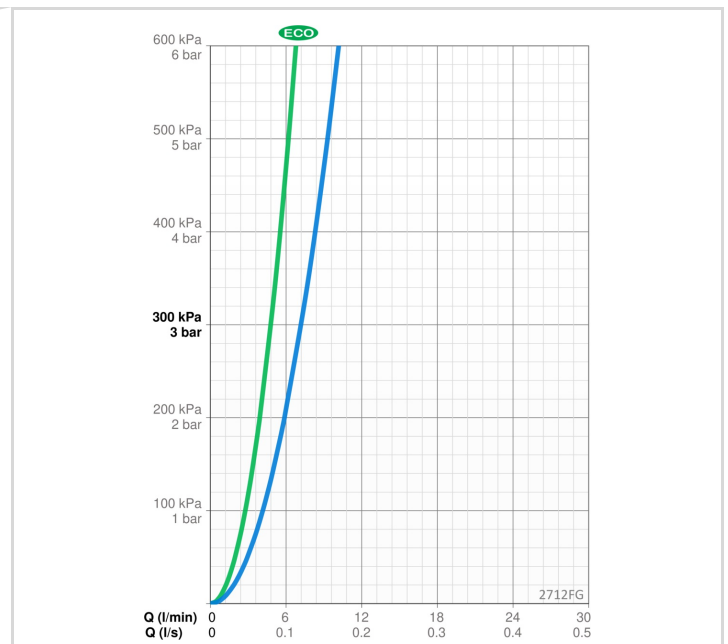

APPROVALS AND DECLARATIONS

KIWA SE	1461
Declaration of conformity	DoC