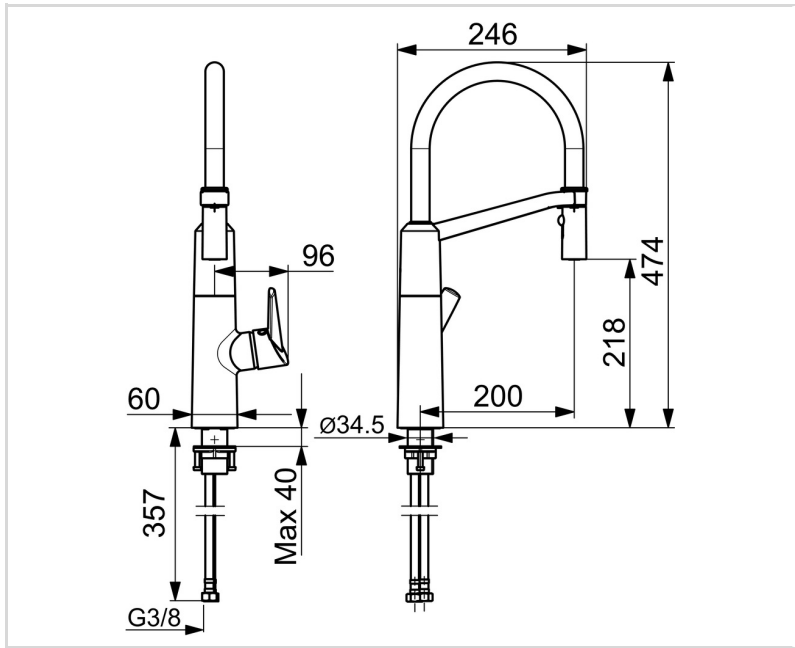

2738F ORAS OPTIMA SEMIPRO KITCHEN FAUCET

SINGLE-LEVER, SIDE OPERATED

EAN: 6414150079566 static.oras.com/2738F

Kitchen faucet with operated easy-grip lever, flexible high swivel spout and aerator. Spout's swing angle is factory preset at 120° (can be limited to 60° or 80°).

F = with flexible pipes

- Deck mounted
- Chrome
- Swivel spout, Flexible model, Swivel range limiting option
- Easy-Grip surface, Single operating lever/handle, Hot/Cold symbols
- Normal - Even and soft water stream, Intense - invigorating water stream
- Limitation option for maximum temperature and flow-rate
- ø 40 mm ceramic cartridge for flow and temperature control, Litter filter(s)
- Flexible inlet pipes
- Inner body made of DZR brass, Surfaces in contact with drinking water contain less than 0.3% lead, Waterways without nickel coating
- 2 spray functions

TECHNICAL DATA

FLOW PROPERTIES

Flow-rate at 300 kPa	0.2 l/s
Pressure loss with flow (0.2 l/s)	300 kPa

TECHNICAL PROPERTIES

DN-size (nominal dimension)	DN15
Hot water supply	max. +70°C
Working pressure	100 - 1000 kPa
Connection size	G3/8
Projection	200 mm
Backflow prevention (EN1717)	AA
Material	Brass/Composite

REGULATIONS

EN standard	EN 817
Noise class	I (ISO 3822) Oras lab.

APPROVALS AND DECLARATIONS

STF certificate	EUFI29-20002662-TH2
KIWA SE	1607
Declaration of conformity	DoC

SPARE PARTS

SP2738F

Name	Code
01 High spout Chrome	1002660V
02 Aerator	1000972V
03 Shower head Chrome	1001321V
04 Cartridge	158890
05 Tightening nut, M42x1.5, SW 38	158726
06 Covering cap Chrome	159053V
07 Lever	601319V
08 Symbol plug	159020/10
09 Screw set, M4x10	159248/10
10 Fixing set	602629V
11 Fixing part Discontinued	1001323V
12 Sealing kit	601072V