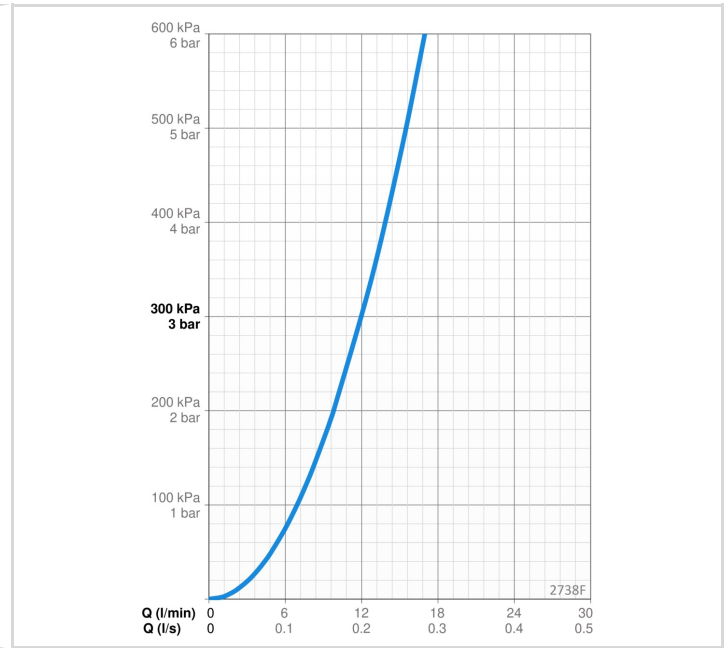

SPARE PARTS

SP2738F

Name	Code
01 High spout Chrome	1002660V
02 Aerator	1000972V
03 Shower head Chrome	1001321V
04 Cartridge	158890
05 Tightening nut, M42x1.5, SW 38	158726
06 Covering cap Chrome	159053V
07 Lever	601319V
08 Symbol plug	159020/10
09 Screw set, M4x10	159248/10
10 Fixing set	602629V
11 Fixing part Discontinued	1001323V
12 Sealing kit	601072V