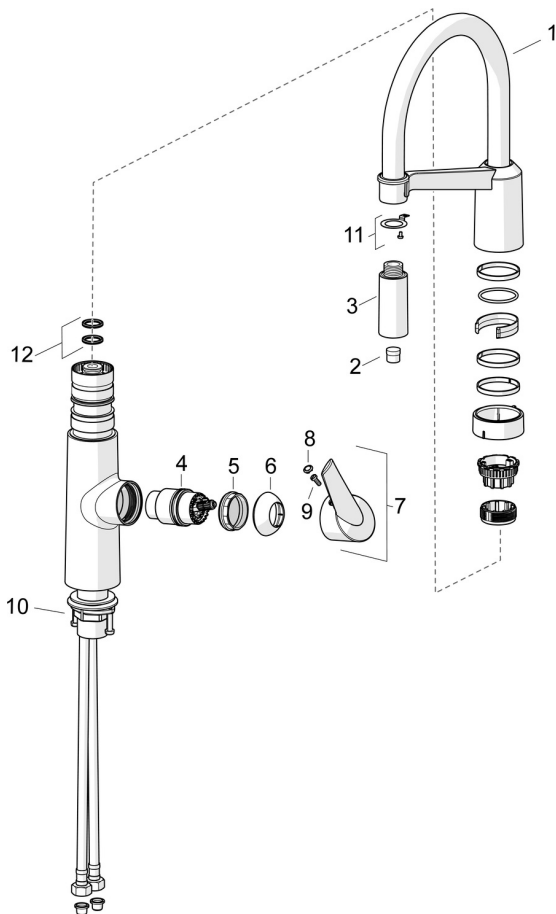

2738F ORAS OPTIMA SEMIPRO KITCHEN FAUCET

SINGLE-LEVER, SIDE OPERATED

EAN: 6414150079566 static.oras.com/2738F

Kitchen faucet with operated easy-grip lever, flexible high swivel spout and aerator. Spout's swing angle is factory preset at 120° (can be limited to 60° or 80°).

F = with flexible pipes

- Deck mounted
- Chrome
- Swivel spout, Flexible model, Swivel range limiting option
- Easy-Grip surface, Single operating lever/handle, Hot/Cold symbols
- Normal - Even and soft water stream, Intense - invigorating water stream
- Limitation option for maximum temperature and flow-rate
- ø 40 mm ceramic cartridge for flow and temperature control, Litter filter(s)
- Flexible inlet pipes
- Inner body made of DZR brass, Surfaces in contact with drinking water contain less than 0.3% lead, Waterways without nickel coating
- 2 spray functions

TECHNICAL DATA

FLOW PROPERTIES

Flow-rate at 300 kPa	0.2 l/s
Pressure loss with flow (0.2 l/s)	300 kPa

TECHNICAL PROPERTIES

DN-size (nominal dimension)	DN15
Hot water supply	max. +70°C
Working pressure	100 - 1000 kPa
Connection size	G3/8
Projection	200 mm
Backflow prevention (EN1717)	AA
Material	Brass/Composite

REGULATIONS

EN standard	EN 817
Noise class	I (ISO 3822) Oras lab.

APPROVALS AND DECLARATIONS

STF certificate	EUFI29-20002662-TH2
KIWA SE	1607
Declaration of conformity	DoC

SPARE PARTS

SP2738F

Name	Code
01 High spout Chrome	1002660V
02 Aerator	1000972V
03 Shower head Chrome	1001321V
04 Cartridge	158890
05 Tightening nut, M42x1.5, SW 38	158726
06 Covering cap Chrome	159053V
07 Lever	601319V
08 Symbol plug	159020/10
09 Screw set, M4x10	159248/10
10 Fixing set	602629V
11 Fixing part Discontinued	1001323V
12 Sealing kit	601072V