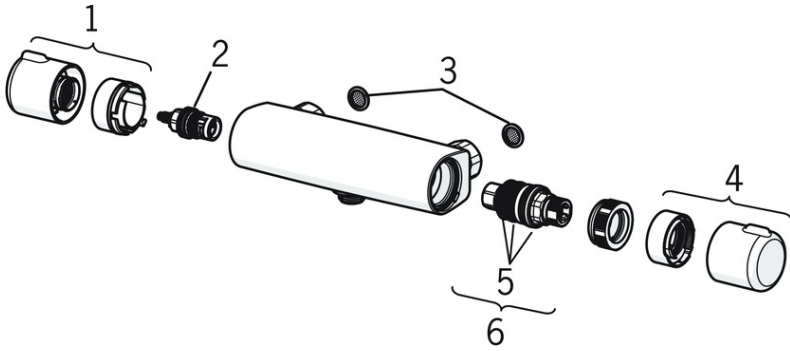

- Housing
- Chrome

TECHNICAL DATA

APPROVALS AND DECLARATIONS

KIWA SE	1444
Declaration of conformity	DoC

SPARE PARTS

SP7460

Name	Code
01 Flow control handle Chrome	602430V
02 Headpart Chrome	109898
03 Litter filters, G1/2, DN15	198094/2
03 Filter sealing, G3/4, DN20	178375V
04 Temperature control handle Chrome	602431V
05 O-ring kit	178796V
06 Thermostatic cartridge	178780V

SP3931F

Name	Code
01 High spout Chrome	1001049V
02 Aerator, M22x1 STD CC A Chrome	1001070V
03 Spout overturning stopper, 60°/0°	159667/10
03 Spout overturning stopper, 120°	159670/10
04 Sealing kit for spout	1001098V
05 Cartridge, 3.5 Classic	601969V
06 Tightening nut, M40x1, SW30	1003409V
07 Temperature adjustment limiter Discontinued	601973V
08 Covering cap Chrome	601967V
09 Lever Chrome Discontinued	1000986V
10 Fixing screw, M8x1, L=140	601970V
11 Fixing set	601985V
12 Supporting plate, 100x60mm	158825

SP3910F

Name	Code
01 Long lever Chrome	201078
01 Lever Chrome	1000801V
02 Covering cap Chrome	601967V
03 Temperature adjustment limiter Discontinued	601973V
04 Tightening nut, M40x1, SW30	1003409V
05 Cartridge, 3.5 Classic	601969V
06 Aerator, M24x1, 6 l/min Chrome	601974V
07 Fixing screw, M8x1, L=140	601970V
08 Fixing set	601985V