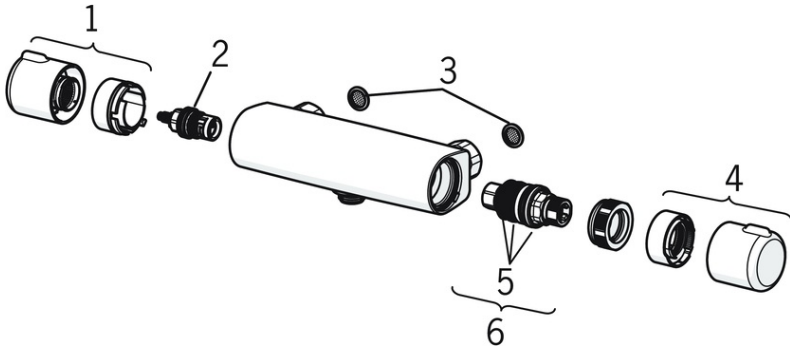

- Housing
- Chrome

TECHNICAL DATA

APPROVALS AND DECLARATIONS

KIWA SE	1444
Declaration of conformity	DoC

SPARE PARTS

SP7460

Name	Code
01 Flow control handle Chrome	602430V
02 Headpart Chrome	109898
03 Litter filters, G1/2, DN15	198094/2
03 Filter sealing, G3/4, DN20	178375V
04 Temperature control handle Chrome	602431V
05 O-ring kit	178796V
06 Thermostatic cartridge	178780V

SP3931F

Name	Code
01 High spout Chrome	1001049V
02 Aerator, M22x1 STD CC A Chrome	1001070V
03 Spout overturning stopper, 60°/0°	159667/10
03 Spout overturning stopper, 120°	159670/10
04 Sealing kit for spout	1001098V
05 Cartridge, 3.5 Classic	601969V
06 Tightening nut, M40x1, SW30	1003409V
07 Temperature adjustment limiter Discontinued	601973V
08 Covering cap Chrome	601967V
09 Lever Chrome Discontinued	1000986V
10 Fixing screw, M8x1, L=140	601970V
11 Fixing set	601985V
12 Supporting plate, 100x60mm	158825

SP3910F

Name	Code
01 Long lever Chrome	201078
01 Lever Chrome	1000801V
02 Covering cap Chrome	601967V
03 Temperature adjustment limiter Discontinued	601973V
04 Tightening nut, M40x1, SW30	1003409V
05 Cartridge, 3.5 Classic	601969V
06 Aerator, M24x1, 6 l/min Chrome	601974V
07 Fixing screw, M8x1, L=140	601970V
08 Fixing set	601985V