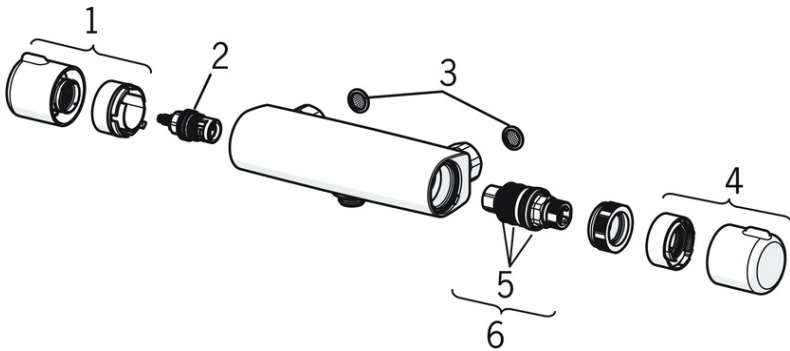

- Housing
- Chrome

TECHNICAL DATA

APPROVALS AND DECLARATIONS

KIWA SE	1444
Declaration of conformity	DoC

SPARE PARTS

SP7460

Name	Code
01 Flow control handle Chrome	602430V
02 Headpart Chrome	109898
03 Litter filters, G1/2, DN15	198094/2
03 Filter sealing, G3/4, DN20	178375V
04 Temperature control handle Chrome	602431V
05 O-ring kit	178796V
06 Thermostatic cartridge	178780V

SP3931F

Name	Code
01 High spout Chrome	1001049V
02 Aerator, M22x1 STD CC A Chrome	1001070V
03 Spout overturning stopper, 60°/0°	159667/10
03 Spout overturning stopper, 120°	159670/10
04 Sealing kit for spout	1001098V
05 Cartridge, 3.5 Classic	601969V
06 Tightening nut, M40x1, SW30	1003409V
07 Temperature adjustment limiter Discontinued	601973V
08 Covering cap Chrome	601967V
09 Lever Chrome Discontinued	1000986V
10 Fixing screw, M8x1, L=140	601970V
11 Fixing set	601985V
12 Supporting plate, 100x60mm	158825

SP3910F

Name	Code
01 Long lever Chrome	201078
01 Lever Chrome	1000801V
02 Covering cap Chrome	601967V
03 Temperature adjustment limiter Discontinued	601973V
04 Tightening nut, M40x1, SW30	1003409V
05 Cartridge, 3.5 Classic	601969V
06 Aerator, M24x1, 6 l/min Chrome	601974V
07 Fixing screw, M8x1, L=140	601970V
08 Fixing set	601985V