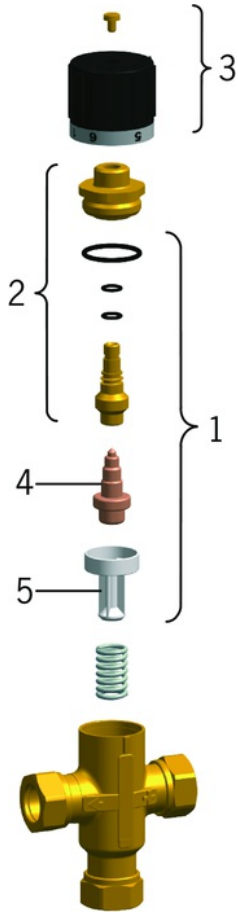

- Technical valves

TECHNICAL DATA

TECHNICAL PROPERTIES

DN-size (nominal dimension)

DN15

Material

Brass

SPARE PARTS

SP421015

	Name	Code
01	Maintenance set	418995
02	Cover full	418992
03	Handwheel	118093V
04	Thermostat	001145
05	Piston, DN20	428171