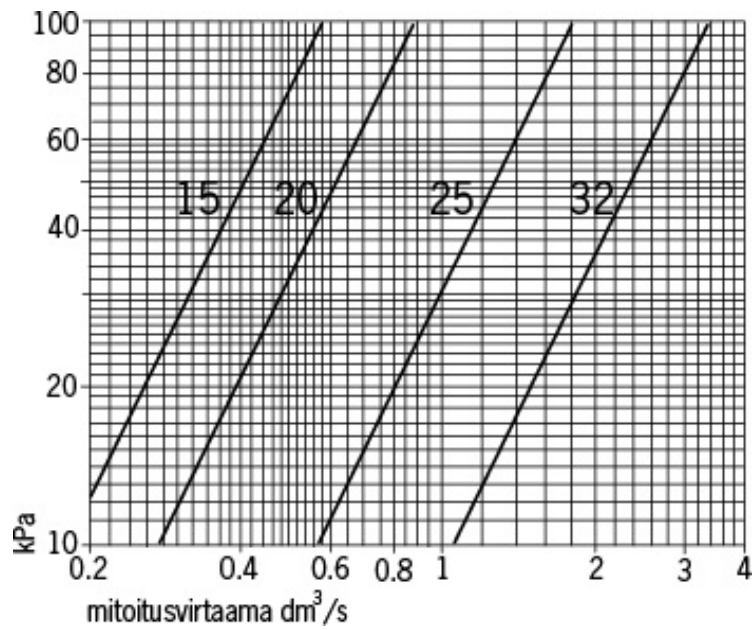

- Technical valves

TECHNICAL DATA

TECHNICAL PROPERTIES

DN-size (nominal dimension)

DN15

Material

Brass

SPARE PARTS

SP421015

	Name	Code
01	Maintenance set	418995
02	Cover full	418992
03	Handwheel	118093V
04	Thermostat	001145
05	Piston, DN20	428171