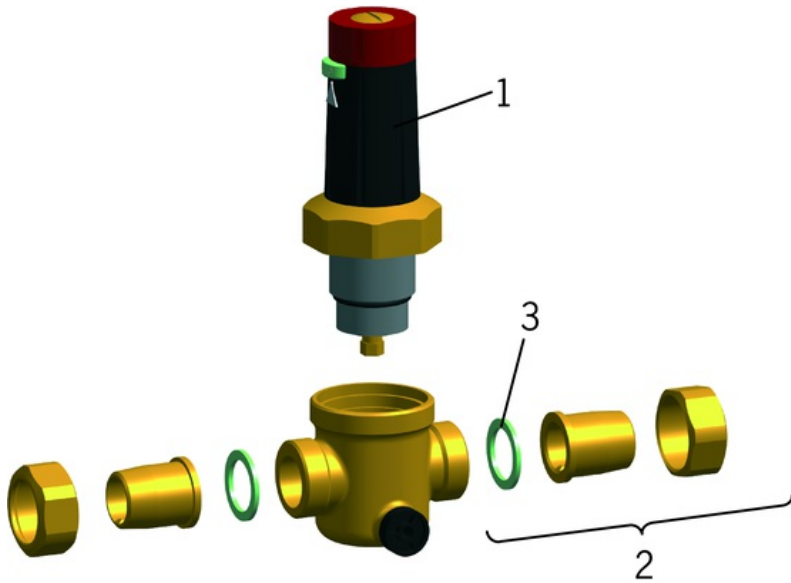

- Technical valves

TECHNICAL DATA

TECHNICAL PROPERTIES

DN-size (nominal dimension)	DN15
Material	Brass

SPARE PARTS

SP4330

	Name	Code
01	Cartridge, DN20	438693
01	Cartridge, DN15	438685
01	Cartridge, DN32-50 complete	438686
01	Cartridge, DN25 Discontinued	438694
02	Connector, DN50 Discontinued	438588V
02	Connector, DN40 Discontinued	438587V
02	Connector, DN32 Discontinued	438586V
02	Connector, DN25	438585V
02	Connector, DN20	438584V
02	Connector, DN15	438583V
03	Level gasket, DN15	438733/2
03	Level gasket, DN20	438734/2
03	Level gasket, DN25	438735/2
03	Level gasket, DN32 Discontinued	438736/2
03	Level gasket, DN40 Discontinued	438737/2
03	Level gasket, DN50 Discontinued	438738/2