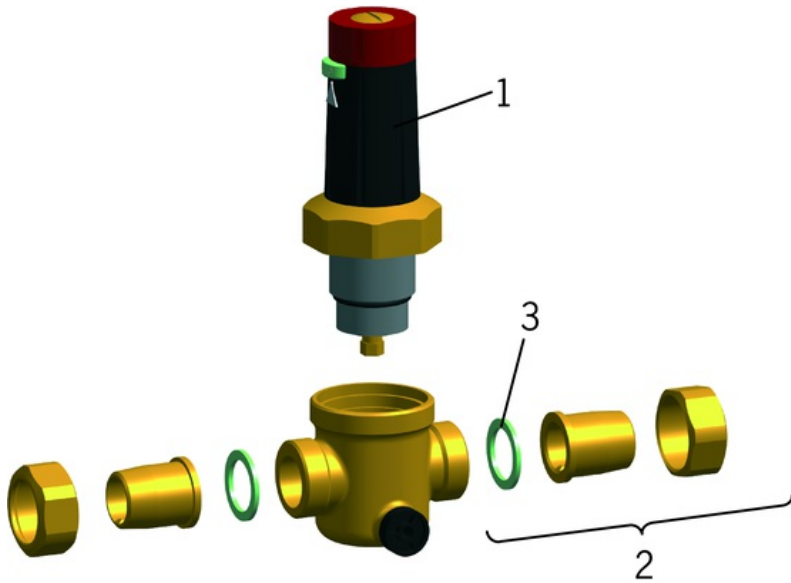

- Technical valves

TECHNICAL DATA

TECHNICAL PROPERTIES

DN-size (nominal dimension)	DN20
Material	Brass

SPARE PARTS

SP4330

	Name	Code
01	Cartridge, DN20	438693
01	Cartridge, DN15	438685
01	Cartridge, DN32-50 complete	438686
01	Cartridge, DN25 Discontinued	438694
02	Connector, DN50 Discontinued	438588V
02	Connector, DN40 Discontinued	438587V
02	Connector, DN32 Discontinued	438586V
02	Connector, DN25	438585V
02	Connector, DN20	438584V
02	Connector, DN15	438583V
03	Level gasket, DN15	438733/2
03	Level gasket, DN20	438734/2
03	Level gasket, DN25	438735/2
03	Level gasket, DN32 Discontinued	438736/2
03	Level gasket, DN40 Discontinued	438737/2
03	Level gasket, DN50 Discontinued	438738/2