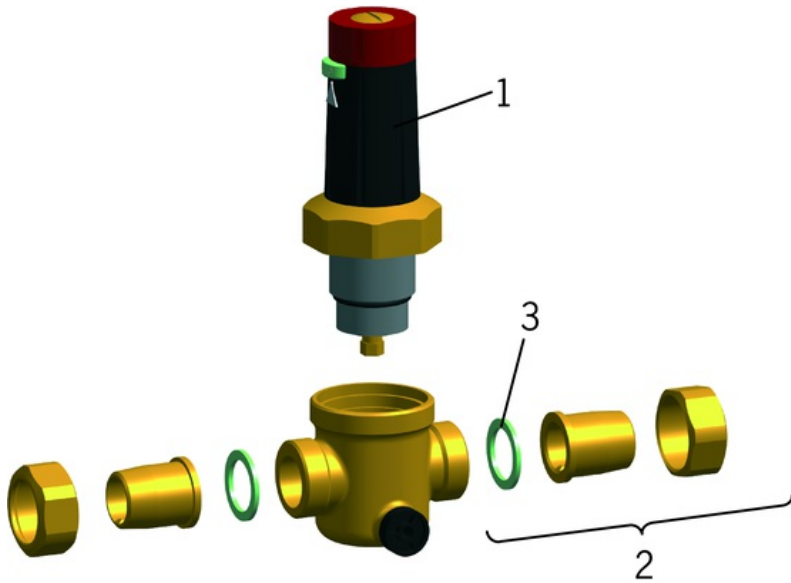

- Technical valves

TECHNICAL DATA

TECHNICAL PROPERTIES

DN-size (nominal dimension)	DN25
Material	Brass

SPARE PARTS

SP4330

	Name	Code
01	Cartridge, DN20	438693
01	Cartridge, DN15	438685
01	Cartridge, DN32-50 complete	438686
01	Cartridge, DN25 Discontinued	438694
02	Connector, DN50 Discontinued	438588V
02	Connector, DN40 Discontinued	438587V
02	Connector, DN32 Discontinued	438586V
02	Connector, DN25	438585V
02	Connector, DN20	438584V
02	Connector, DN15	438583V
03	Level gasket, DN15	438733/2
03	Level gasket, DN20	438734/2
03	Level gasket, DN25	438735/2
03	Level gasket, DN32 Discontinued	438736/2
03	Level gasket, DN40 Discontinued	438737/2
03	Level gasket, DN50 Discontinued	438738/2