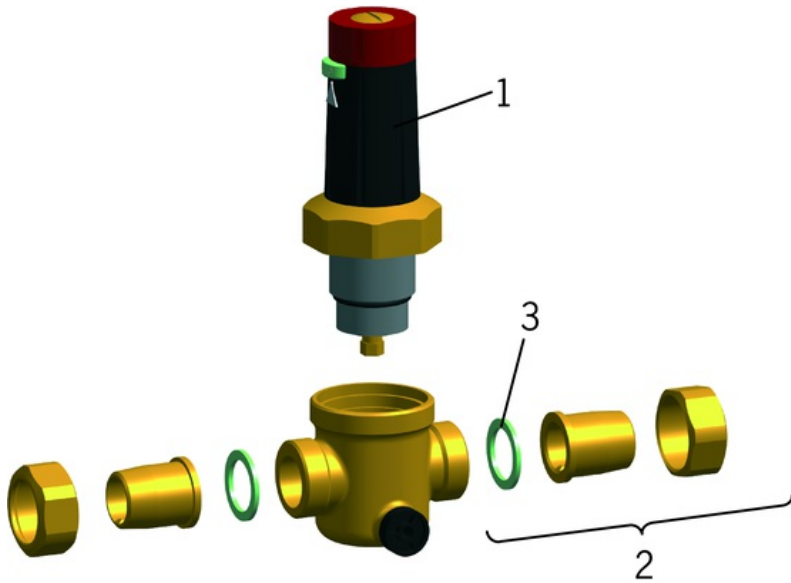

- Technical valves

TECHNICAL DATA

TECHNICAL PROPERTIES

DN-size (nominal dimension)	DN32
Material	Brass

SPARE PARTS

SP4330

	Name	Code
01	Cartridge, DN20	438693
01	Cartridge, DN15	438685
01	Cartridge, DN32-50 complete	438686
01	Cartridge, DN25 Discontinued	438694
02	Connector, DN50 Discontinued	438588V
02	Connector, DN40 Discontinued	438587V
02	Connector, DN32 Discontinued	438586V
02	Connector, DN25	438585V
02	Connector, DN20	438584V
02	Connector, DN15	438583V
03	Level gasket, DN15	438733/2
03	Level gasket, DN20	438734/2
03	Level gasket, DN25	438735/2
03	Level gasket, DN32 Discontinued	438736/2
03	Level gasket, DN40 Discontinued	438737/2
03	Level gasket, DN50 Discontinued	438738/2