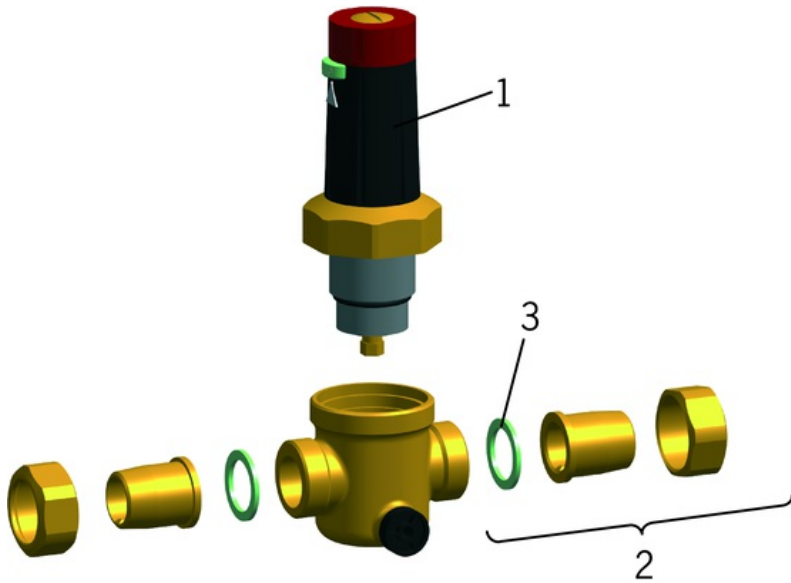

- Technical valves

TECHNICAL DATA

TECHNICAL PROPERTIES

DN-size (nominal dimension)	DN40
Material	Brass

SPARE PARTS

SP4330

	Name	Code
01	Cartridge, DN20	438693
01	Cartridge, DN15	438685
01	Cartridge, DN32-50 complete	438686
01	Cartridge, DN25 Discontinued	438694
02	Connector, DN50 Discontinued	438588V
02	Connector, DN40 Discontinued	438587V
02	Connector, DN32 Discontinued	438586V
02	Connector, DN25	438585V
02	Connector, DN20	438584V
02	Connector, DN15	438583V
03	Level gasket, DN15	438733/2
03	Level gasket, DN20	438734/2
03	Level gasket, DN25	438735/2
03	Level gasket, DN32 Discontinued	438736/2
03	Level gasket, DN40 Discontinued	438737/2
03	Level gasket, DN50 Discontinued	438738/2