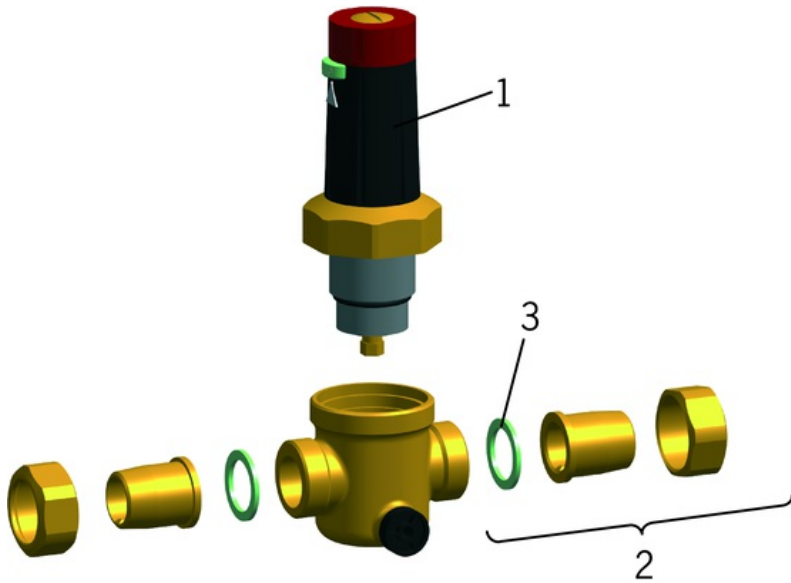

- Technical valves

TECHNICAL DATA

TECHNICAL PROPERTIES

DN-size (nominal dimension)	DN50
Material	Brass

SPARE PARTS

SP4330

	Name	Code
01	Cartridge, DN20	438693
01	Cartridge, DN15	438685
01	Cartridge, DN32-50 complete	438686
01	Cartridge, DN25 Discontinued	438694
02	Connector, DN50 Discontinued	438588V
02	Connector, DN40 Discontinued	438587V
02	Connector, DN32 Discontinued	438586V
02	Connector, DN25	438585V
02	Connector, DN20	438584V
02	Connector, DN15	438583V
03	Level gasket, DN15	438733/2
03	Level gasket, DN20	438734/2
03	Level gasket, DN25	438735/2
03	Level gasket, DN32 Discontinued	438736/2
03	Level gasket, DN40 Discontinued	438737/2
03	Level gasket, DN50 Discontinued	438738/2