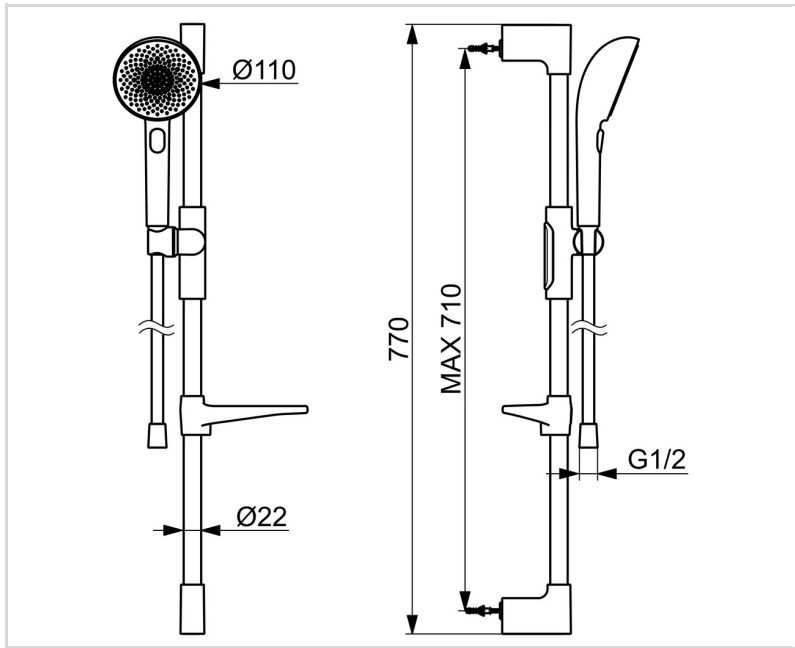

Grace is key to every element, creating a seamless connection between form and function.

110mm – 3 spray face Handshower
Easy push diverter for simple selection of spray face
Easy to adjust shower holder

ELEVATING YOUR MOMENTS

- Wall mounted
- Chrome
- Hand shower, Shower rail, Adjustable shower rail bracket, Soap dish, Shower hose (1750 mm), Variable fixing points, Anti limescale technology (easy to clean), Twist guard for shower hose
- Pulsating - Strong water stream for massage or body treatment, Intense - invigorating water stream, Relaxing - Soft water stream, pleasant for entire body
- Flexible length / can be shortened, Anti-twist hose connector
- 3 spray functions

TECHNICAL DATA

FLOW PROPERTIES

Flow-rate at 300 kPa (with flow reducers) **0.2 l/s**

TECHNICAL PROPERTIES

Hot water supply	max. +65°C
Working pressure	50 - 500 kPa
Connection size	G1/2
Diameter	Ø 22 mm
Installation width	max 710 mm
Length / Height	770 mm
Material	Brass/Composite

SPARE PARTS

SP4790

Name	Code
01 Wall bracket Chrome	1018481V
02 Slide for shower rail Chrome	1018479V
03 Soap tray Grey	1018480V-15