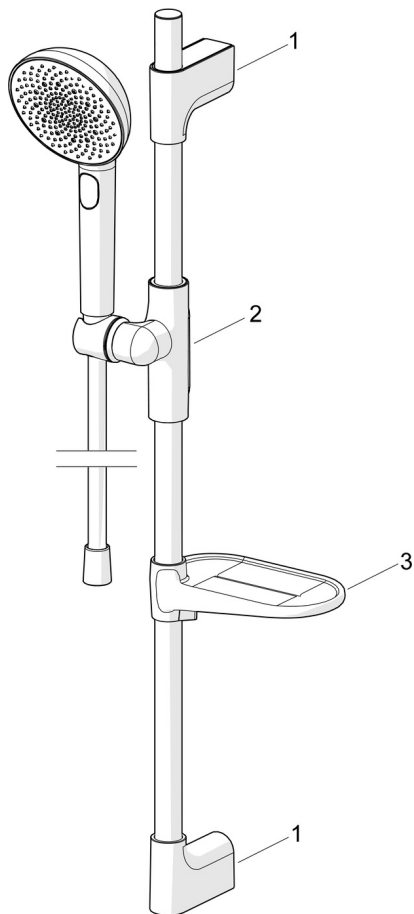

Grace is key to every element, creating a seamless connection between form and function.

110mm – 3 spray face Handshower
Easy push diverter for simple selection of spray face
Easy to adjust shower holder

ELEVATING YOUR MOMENTS

- Wall mounted
- Chrome
- Hand shower, Shower rail, Adjustable shower rail bracket, Soap dish, Shower hose (1750 mm), Variable fixing points, Anti limescale technology (easy to clean), Twist guard for shower hose
- Pulsating - Strong water stream for massage or body treatment, Intense - invigorating water stream, Relaxing - Soft water stream, pleasant for entire body
- Flexible length / can be shortened, Anti-twist hose connector
- 3 spray functions

TECHNICAL DATA

FLOW PROPERTIES

Flow-rate at 300 kPa (with flow reducers) **0.2 l/s**

TECHNICAL PROPERTIES

Hot water supply	max. +65°C
Working pressure	50 - 500 kPa
Connection size	G1/2
Diameter	Ø 22 mm
Installation width	max 710 mm
Length / Height	770 mm
Material	Brass/Composite

SPARE PARTS

SP4790

Name	Code
01 Wall bracket Chrome	1018481V
02 Slide for shower rail Chrome	1018479V
03 Soap tray Grey	1018480V-15