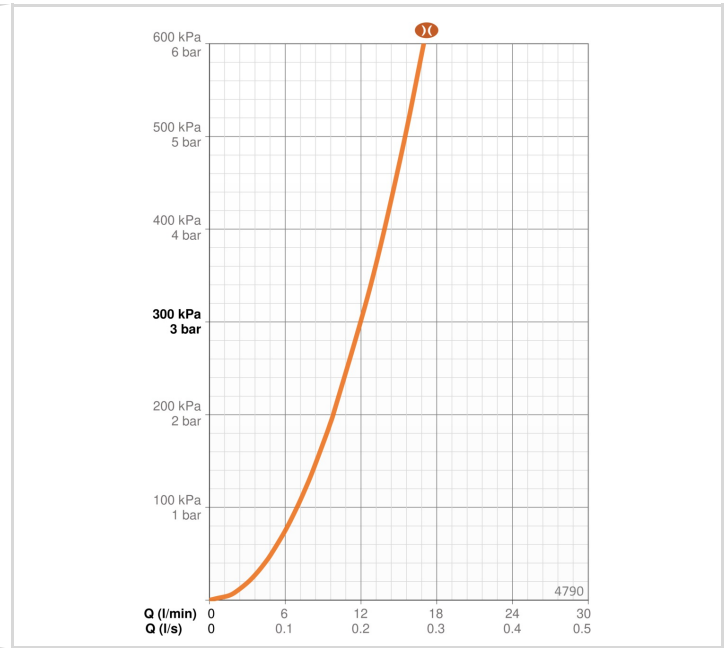

SPARE PARTS

SP4790

Name	Code
01 Wall bracket Chrome	1018481V
02 Slide for shower rail Chrome	1018479V
03 Soap tray Grey	1018480V-15