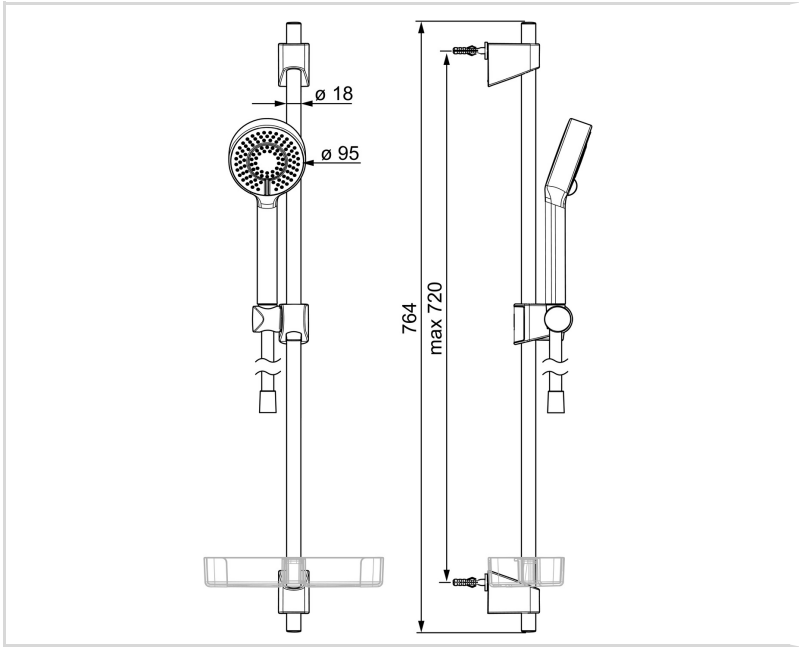

- Wall mounted
- Matt black
- Hand shower, Shower rail, Adjustable shower rail bracket, Soap dish, Shower hose (1750 mm), Eco flow control, Anti limescale technology (easy to clean)
- Normal - Even and soft water stream, Refreshing - Strong water stream, activates and refreshes body, Relaxing - Soft water stream, pleasant for entire body
- 3 spray functions

TECHNICAL DATA

FLOW PROPERTIES

Flow-rate at 300 kPa	0.3 l/s
----------------------	---------

TECHNICAL PROPERTIES

Hot water supply	max. +65°C
Working pressure	50 - 500 kPa
Connection size	G1/2
Diameter	Ø 18 mm
Installation width	max 720 mm
Length / Height	764 mm
Material	Composite

REGULATIONS

EN standard	EN 1112, EN 1113
-------------	------------------

APPROVALS AND DECLARATIONS

Declaration of conformity	DoC
EPD	S-P-06395

SUSTAINABILITY

EPD module A1-A3 (kg CO2 eq.)	6,77
EPD module A4 (kg CO2 eq.)	0,28
EPD module B7 (kg CO2 eq.)	3165,00
EPD module C1 (kg CO2 eq.)	0,01
EPD module C2 (kg CO2 eq.)	0,01
EPD module C3 (kg CO2 eq.)	1,30
EPD module C4 (kg CO2 eq.)	0,31
EPD module D (kg CO2 eq.)	-2,34

SPARE PARTS

SP544-33

	Name	Code
01	Slide for shower rail Matt black	1002442V-33