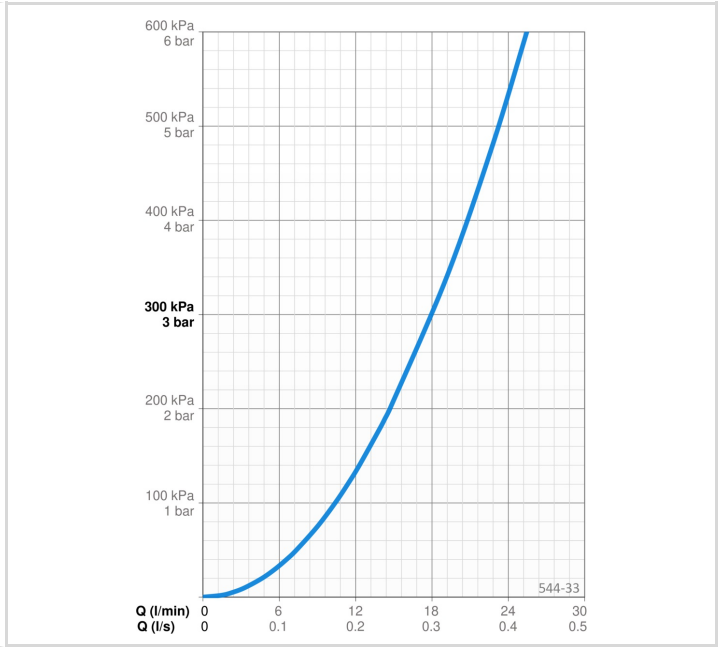

- Wall mounted
- Matt black
- Hand shower, Shower rail, Adjustable shower rail bracket, Soap dish, Shower hose (1750 mm), Eco flow control, Anti limescale technology (easy to clean)
- Normal - Even and soft water stream, Refreshing - Strong water stream, activates and refreshes body, Relaxing - Soft water stream, pleasant for entire body
- 3 spray functions

TECHNICAL DATA

FLOW PROPERTIES

Flow-rate at 300 kPa	0.3 l/s
----------------------	---------

TECHNICAL PROPERTIES

Hot water supply	max. +65°C
Working pressure	50 - 500 kPa
Connection size	G1/2
Diameter	Ø 18 mm
Installation width	max 720 mm
Length / Height	764 mm
Material	Composite

REGULATIONS

EN standard	EN 1112, EN 1113
-------------	------------------

APPROVALS AND DECLARATIONS

Declaration of conformity	DoC
EPD	S-P-06395

SUSTAINABILITY

EPD module A1-A3 (kg CO2 eq.)	6,77
EPD module A4 (kg CO2 eq.)	0,28
EPD module B7 (kg CO2 eq.)	3165,00
EPD module C1 (kg CO2 eq.)	0,01
EPD module C2 (kg CO2 eq.)	0,01
EPD module C3 (kg CO2 eq.)	1,30
EPD module C4 (kg CO2 eq.)	0,31
EPD module D (kg CO2 eq.)	-2,34