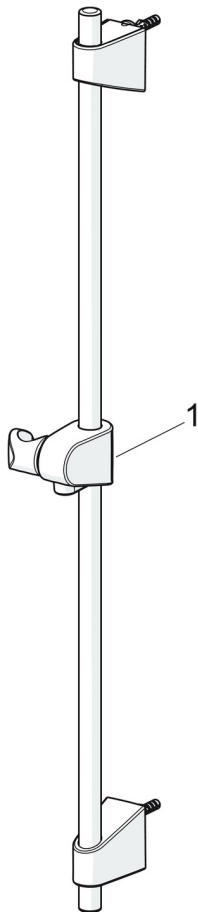

- Wall mounted
- Matt black
- Hand shower, Shower rail, Adjustable shower rail bracket, Soap dish, Shower hose (1750 mm), Eco flow control, Anti limescale technology (easy to clean)
- Normal - Even and soft water stream, Refreshing - Strong water stream, activates and refreshes body, Relaxing - Soft water stream, pleasant for entire body
- 3 spray functions

TECHNICAL DATA

FLOW PROPERTIES

Flow-rate at 300 kPa	0.3 l/s
----------------------	---------

TECHNICAL PROPERTIES

Hot water supply	max. +65°C
Working pressure	50 - 500 kPa
Connection size	G1/2
Diameter	Ø 18 mm
Installation width	max 720 mm
Length / Height	764 mm
Material	Composite

REGULATIONS

EN standard	EN 1112, EN 1113
-------------	------------------

APPROVALS AND DECLARATIONS

Declaration of conformity	DoC
EPD	S-P-06395

SUSTAINABILITY

EPD module A1-A3 (kg CO2 eq.)	6,77
EPD module A4 (kg CO2 eq.)	0,28
EPD module B7 (kg CO2 eq.)	3165,00
EPD module C1 (kg CO2 eq.)	0,01
EPD module C2 (kg CO2 eq.)	0,01
EPD module C3 (kg CO2 eq.)	1,30
EPD module C4 (kg CO2 eq.)	0,31
EPD module D (kg CO2 eq.)	-2,34

SPARE PARTS

SP544-33

	Name	Code
01	Slide for shower rail Matt black	1002442V-33