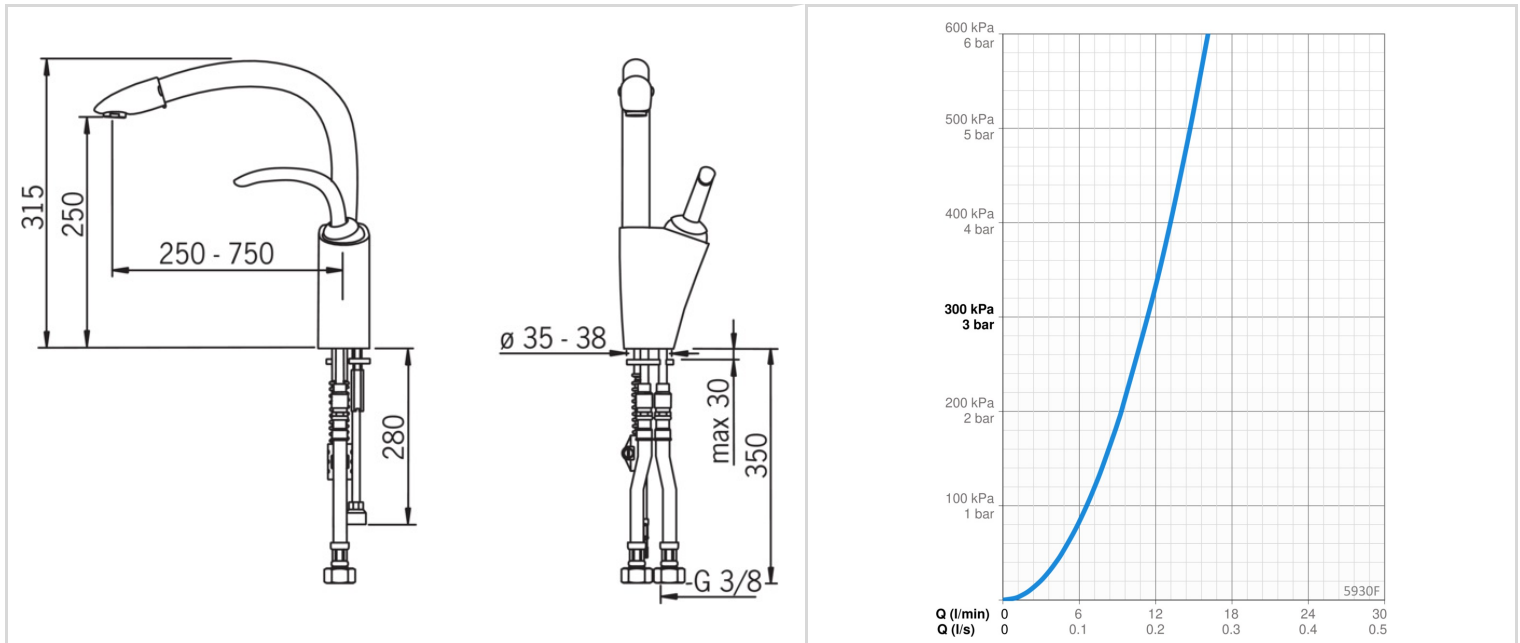

- Deck mounted
- Chrome
- Swivel spout, Pull-out model
- Single operating lever/handle, Hot/Cold symbols
- Limitation option for maximum temperature and flow-rate
- Non-return valve(s), \varnothing 40 mm ceramic cartridge for flow and temperature control
- Flexible inlet pipes

TECHNICAL DATA

FLOW PROPERTIES

Flow-rate at 300 kPa	0.19 l/s
Pressure loss with flow (0.2 l/s)	330 kPa

TECHNICAL PROPERTIES

Hot water supply	max. +70°C
Working pressure	50 - 1000 kPa
Connection size	G3/8
Projection	250-750 mm
Backflow prevention (EN1717)	EB
Material	Brass

REGULATIONS

EN standard	EN 817
Noise class	I (ISO 3822)

SPARE PARTS

SP5930

	Name	Code
01	Aerator, M24x1 Satin Discontinued	232210V-60
01	Aerator, M24x1 STD HC B Chrome	232210
02	Pull-out spout Chrome	159640V
02	Pull-out spout Satin Discontinued	159640V-60
03	Hose, L=1500, G1/2-M15x1	600533V
04	Bearing kit for spout	159647V
05	Cartridge	158890
06	Tightening nut, M42x1.5, SW 38	158726
07	Covering cap Satin Discontinued	859103V-60
07	Covering cap Chrome	859103V
08	Fixing plate with a nut	159607V
09	Return spring	159648V
10	Spout Satin Discontinued	159693V-60
10	Spout Chrome Discontinued	159693V
11	Lever Chrome Discontinued	159639V