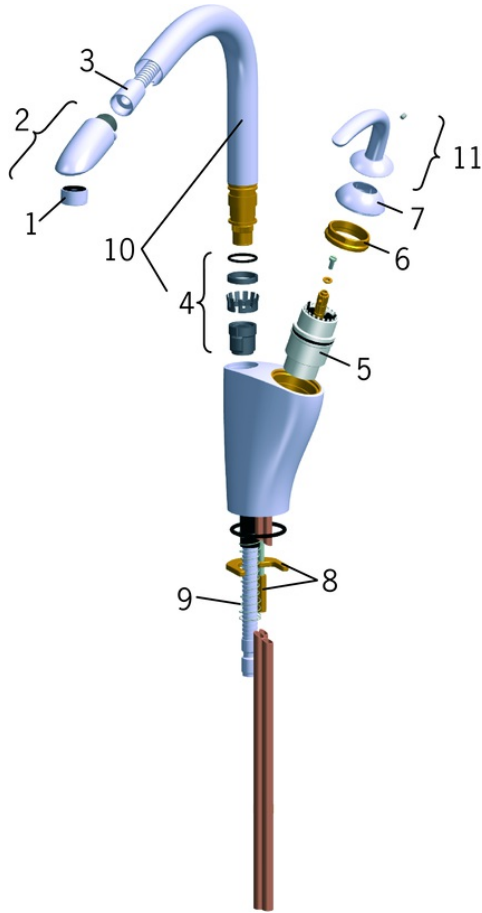

Introducing the Oras Aventa Kitchen Faucet, a perfect blend of modern design and functionality. With its chrome surface treatment, this deck-mounted faucet is a great addition to any kitchen. Featuring a single-lever and a swivel spout, this pull-out model allows you to fill large pots with ease and clean your kitchen faster. The single operating lever/handle with hot/cold symbols makes it easy to adjust the temperature. With Oras Aventa, you get user-friendliness and versatility in one package. Upgrade your kitchen today!

- Deck mounted
- Chrome
- Swivel spout, Pull-out model
- Single operating lever/handle, Hot/Cold symbols
- Limitation option for maximum temperature and flow-rate
- Non-return valve(s), \varnothing 40 mm ceramic cartridge for flow and temperature control
- Flexible inlet pipes

TECHNICAL DATA

FLOW PROPERTIES

Flow-rate at 300 kPa	0.19 l/s
Pressure loss with flow (0.2 l/s)	330 kPa

TECHNICAL PROPERTIES

Hot water supply	max. +70°C
Working pressure	50 - 1000 kPa
Connection size	G3/8
Projection	250-750 mm
Backflow prevention (EN1717)	EB
Material	Brass

REGULATIONS

EN standard	EN 817
Noise class	I (ISO 3822)

SPARE PARTS

SP5930

	Name	Code
01	Aerator, M24x1 Satin Discontinued	232210V-60
01	Aerator, M24x1 STD HC B Chrome	232210
02	Pull-out spout Chrome	159640V
02	Pull-out spout Satin Discontinued	159640V-60
03	Hose, L=1500, G1/2-M15x1	600533V
04	Bearing kit for spout	159647V
05	Cartridge	158890
06	Tightening nut, M42x1.5, SW 38	158726
07	Covering cap Satin Discontinued	859103V-60
07	Covering cap Chrome	859103V
08	Fixing plate with a nut	159607V
09	Return spring	159648V
10	Spout Satin Discontinued	159693V-60
10	Spout Chrome Discontinued	159693V
11	Lever Chrome Discontinued	159639V