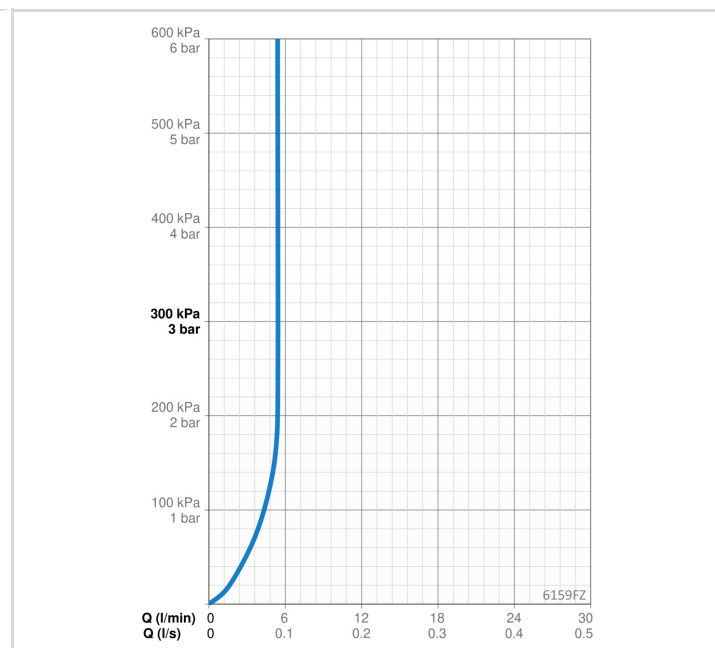

SPARE PARTS

SP6159F

Name	Code
01 Aerator, M24x1, 6 l/min Chrome	199266V
02 Sensor, 6 V Discontinued	600659V
02 Sensor, 6/9/12 V, Bluetooth	1001424V
03 Solenoid valve, 6 V	199206V
04 Membrane support ring Discontinued	199205V
04 Membrane for solenoid valve	1006500V
05 Battery casing, 2CR5 6 V	199417V
06 Lithium battery, 2CR5 6 V	198330
07 Gasket, 8x14.3x2	600705/10
08 Litter filters	199257/2
09 One-way valve with litter screen Chrome	198473/2