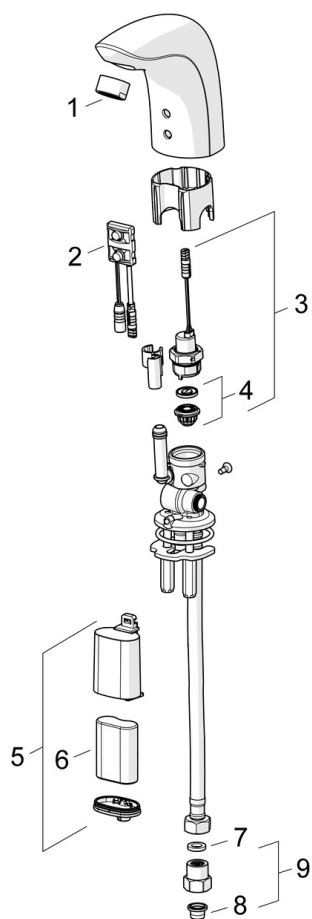

### TECHNICAL PROPERTIES

DN-size (nominal dimension) **DN15**  
Hot water supply **max. +70°C**  
Working pressure **50 - 1000 kPa**  
Connection size **G3/8**  
Projection **96 mm**  
Backflow prevention (EN1717) **AA**  
Material **Brass**

### APPROVALS AND DECLARATIONS

UN38.3 **UN38-3 Maxell 2CR5**  
Declaration of conformity **RED**

**SPARE PARTS**

**SP6159F**

Name	Code
01 Aerator, M24x1, 6 l/min Chrome	199266V
02 Sensor, 6 V Discontinued	600659V
02 Sensor, 6/9/12 V, Bluetooth	1001424V
03 Solenoid valve, 6 V	199206V
04 Membrane support ring Discontinued	199205V
04 Membrane for solenoid valve	1006500V
05 Battery casing, 2CR5 6 V	199417V
06 Lithium battery, 2CR5 6 V	198330
07 Gasket, 8x14.3x2	600705/10
08 Litter filters	199257/2
09 One-way valve with litter screen Chrome	198473/2