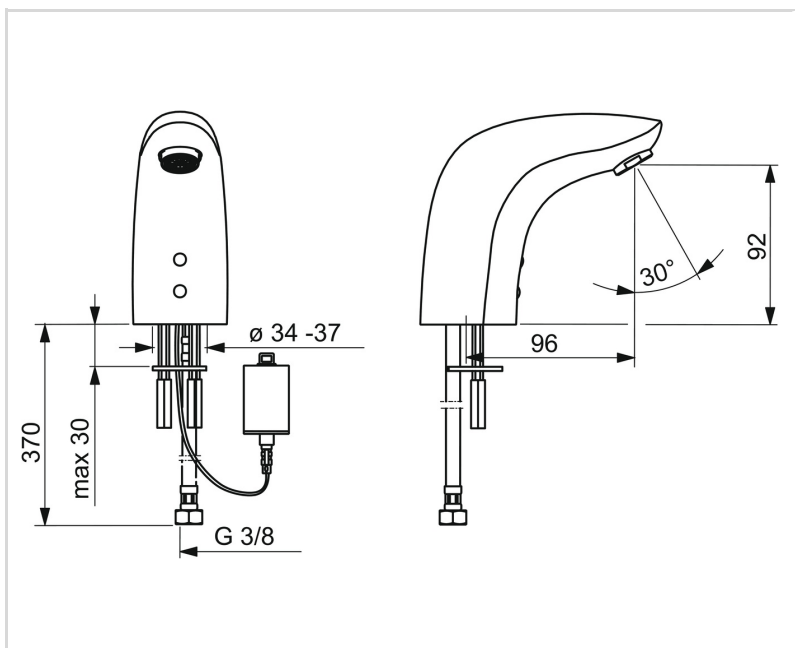

### TECHNICAL PROPERTIES

DN-size (nominal dimension) **DN15**  
Hot water supply **max. +70°C**  
Working pressure **50 - 1000 kPa**  
Connection size **G3/8**  
Projection **96 mm**  
Backflow prevention (EN1717) **AA**  
Material **Brass**

### APPROVALS AND DECLARATIONS

UN38.3 **UN38-3 Maxell 2CR5**  
Declaration of conformity **RED**

**SPARE PARTS**

**SP6159F**

Name	Code
01 Aerator, M24x1, 6 l/min Chrome	199266V
02 Sensor, 6 V Discontinued	600659V
02 Sensor, 6/9/12 V, Bluetooth	1001424V
03 Solenoid valve, 6 V	199206V
04 Membrane support ring Discontinued	199205V
04 Membrane for solenoid valve	1006500V
05 Battery casing, 2CR5 6 V	199417V
06 Lithium battery, 2CR5 6 V	198330
07 Gasket, 8x14.3x2	600705/10
08 Litter filters	199257/2
09 One-way valve with litter screen Chrome	198473/2