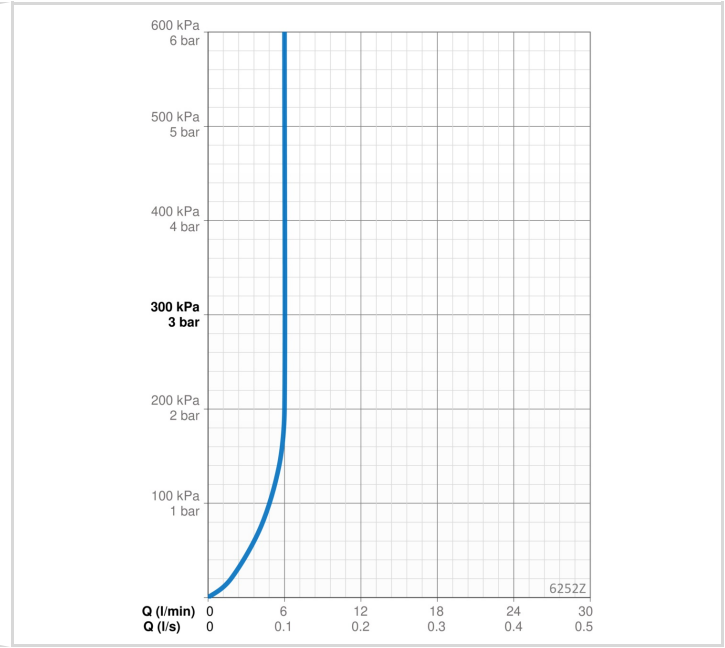

SPARE PARTS