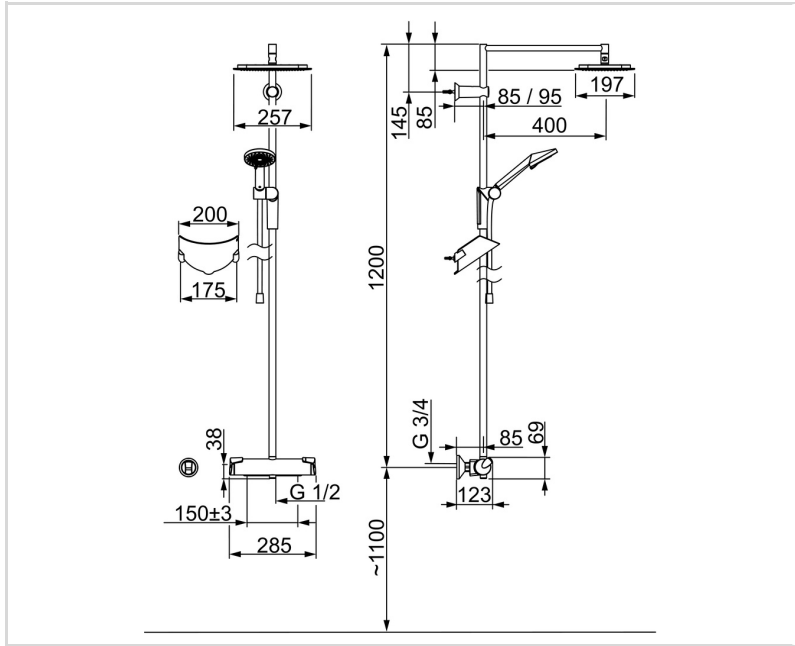

- Wall mounted
- Chrome
- Temperature control handle, Flow control handle, Easy-Grip surface, Safety feature for water temperature
- Turn operated diverter, Integrated into flow control handle
- Hand shower, Shower rail, Overhead shower, Adjustable shower rail bracket, Soap dish, Shower holder, Shower hose (2000 mm), Eco flow control, Rotatable ball joint connection
- Safety stop against scalding at 38°C, The housing of the fittings conducts minimal heat
- Litter filter(s), Non-return valve(s), Thermostatic cartridge for automatic temperature control
- 3 spray functions

TECHNICAL DATA

FLOW PROPERTIES

Eco-flow at 300 kPa	0.21 l/s
Flow-rate at 300 kPa	0.27 l/s
Pressure loss with flow (0.2 l/s)	160 kPa

TECHNICAL PROPERTIES

Hot water supply	max. +80°C
Working pressure	100 - 1000 kPa
Connection size	G1/2
Installation width	150 ± 3 mm
Backflow prevention (EN1717)	EB
Material	Brass/Composite

SPARE PARTS

SP7192

	Name	Code
01	Flow control handle	601267V
02	Diverter and cartridge	601278V
03	Filter sealing, G3/4, DN20	178375V
03	Litter filters, G1/2, DN15	198094/2
04	O-ring kit	178796V
05	Temperature control handle	601273V
06	Thermostatic cartridge	178780V
07	Slide for shower rail Chrome	601457V
N.I.	Shower pipe holder Chrome	601407V