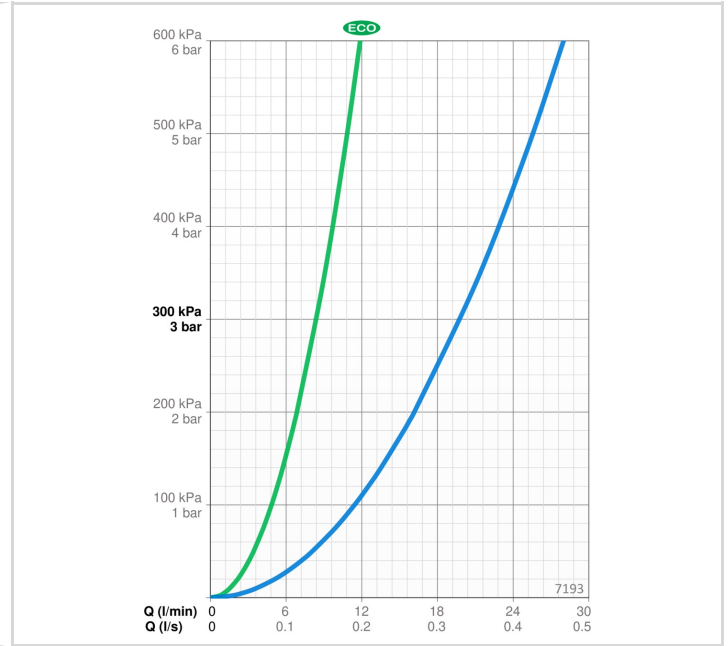

TECHNICAL DATA

FLOW PROPERTIES

Eco-flow at 300 kPa	0.14 l/s
Flow-rate at 300 kPa	0.33 l/s
Pressure loss with flow (0.2 l/s)	300 kPa
Pressure loss with flow (0.3 l/s)	250 kPa

TECHNICAL PROPERTIES

Hot water supply	max. +80°C
Working pressure	100 - 1000 kPa
Connection size	G1/2
Installation width	150 ± 3 mm
Backflow prevention (EN1717)	EB
Material	Brass/Composite

REGULATIONS

EN standard	EN 1111, EN 1112, EN 1113
Noise class	I (ISO 3822)

APPROVALS AND DECLARATIONS

STF certificate	EUF129-20002662-TH4
Declaration of conformity	DoC
EPD	S-P-07819

SUSTAINABILITY

EPD module A1-A3 (kg CO2 eq.)	32,75
EPD module A4 (kg CO2 eq.)	0,86
EPD module B7 (kg CO2 eq.)	1621,20
EPD module C2 (kg CO2 eq.)	0,06
EPD module C3 (kg CO2 eq.)	0,06
EPD module C4 (kg CO2 eq.)	1,79
EPD module D (kg CO2 eq.)	-21,40