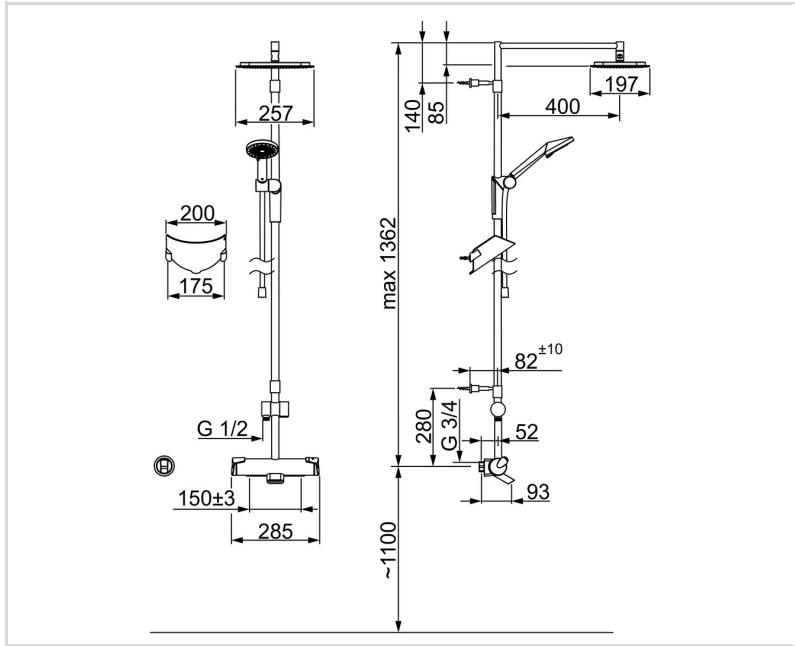

- Wall mounted
- Chrome
- Fixed spout
- Temperature control handle, Flow control handle, Easy-Grip surface, Safety feature for water temperature
- Turn operated diverter
- Hand shower, Shower rail, Overhead shower, Adjustable shower rail bracket, Soap dish, Shower holder, Shower hose (2000 mm), Eco flow control, Rotatable ball joint connection
- Safety stop against scalding at 38°C, The housing of the fittings conducts minimal heat
- Thermostatic cartridge for automatic temperature control, Litter filter(s), Non-return valve(s)
- 3 spray functions

TECHNICAL DATA

FLOW PROPERTIES

Eco-flow at 300 kPa	0.14 l/s
Flow-rate at 300 kPa	0.33 l/s
Pressure loss with flow (0.2 l/s)	300 kPa
Pressure loss with flow (0.3 l/s)	250 kPa

TECHNICAL PROPERTIES

Hot water supply	max. +80°C
Working pressure	100 - 1000 kPa
Connection size	G1/2
Installation width	150 ± 3 mm
Backflow prevention (EN1717)	EB
Material	Brass/Composite

REGULATIONS

EN standard	EN 1111, EN 1112, EN 1113
Noise class	I (ISO 3822)

APPROVALS AND DECLARATIONS

STF certificate	EUF129-20002662-TH4
Declaration of conformity	DoC
EPD	S-P-07819

SUSTAINABILITY

EPD module A1-A3 (kg CO2 eq.)	32,75
EPD module A4 (kg CO2 eq.)	0,86
EPD module B7 (kg CO2 eq.)	1621,20
EPD module C2 (kg CO2 eq.)	0,06
EPD module C3 (kg CO2 eq.)	0,06
EPD module C4 (kg CO2 eq.)	1,79
EPD module D (kg CO2 eq.)	-21,40

SPARE PARTS

SP7193

	Name	Code
01	Flow control handle	601267V
02	Diverter and cartridge	601278V
03	Filter sealing, G3/4, DN20	178375V
03	Litter filters, G1/2, DN15	198094/2
04	O-ring kit	178796V
05	Temperature control handle	601273V
06	Thermostatic cartridge	178780V
07	Nozzle	601637V
08	Diverter	600358V
N.I.	Shower pipe holder Chrome	600860V