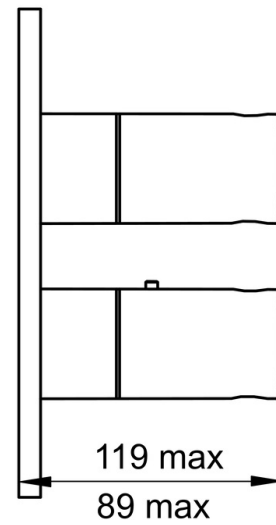

EAN: 6414150058509 static.oras.com/8688

IL BAGNO ALESSI Dot by Oras
cover part for concealed thermostatic bath and shower faucet
for Oras No. 7128

- Concealed wall mounting
- Chrome
- Temperature control handle, Flow control handle
- Soft edge rosette

TECHNICAL DATA

TECHNICAL PROPERTIES

Hot water supply	max. +80°C
Working pressure	100 - 1000 kPa
Material	Brass

SPARE PARTS