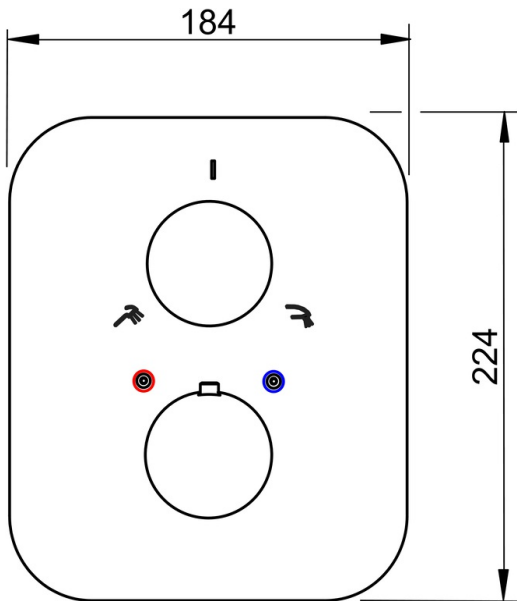

EAN: 6414150058509 static.oras.com/8688

IL BAGNO ALESSI Dot by Oras
cover part for concealed thermostatic bath and shower faucet
for Oras No. 7128

- Concealed wall mounting
- Chrome
- Temperature control handle, Flow control handle
- Soft edge rosette

TECHNICAL DATA

TECHNICAL PROPERTIES

Hot water supply	max. +80°C
Working pressure	100 - 1000 kPa
Material	Brass

SPARE PARTS