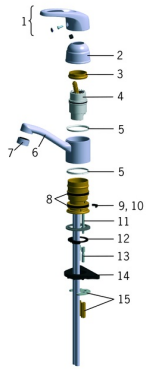

Spare parts

SP1013

	Name	Code
01	Lever	600284V
02	Covering cap, 93- Chrome	158270
03	Tightening nut, M42x1.5, SW 38	158726
04	Cartridge	158890
05	Bearing ring	159423/10
06	Spout, L=125 Chrome	159283V
07	Aerator, M24x1 STD HC A Chrome	232211
08	X-sealing set	158735
09	Spout overturning stopper, 100°	159426/10
10	Spout overturning stopper, 40°-80°	159430/10
11	Fixing screw, M6x65 Discontinued	158747/10
12	Bottom seal	159434
13	Extension screw kit, M6 Chrome	158893
14	Supporting plate, 100x60mm	158825
15	Fixing plates with nuts	158697