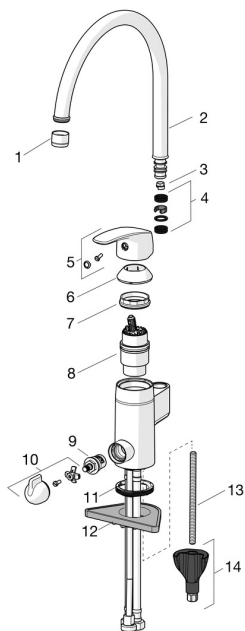

EAN: 6414150078941

static.oras.com/1039

Spare parts

SP1039F

	Name	Code
01	Aerator, M22x1 HC B Chrome	232201
02	Spout Chrome	159695V
03	Spout overturning stopper, 60°/0°	159667/10
03	Spout overturning stopper, 60°/0°	159667V
03	Spout overturning stopper, 120°	159670/10
04	Sealing kit	159499
05	Lever Chrome	602502V
06	Covering cap Chrome	602589V
07	Tightening nut, M42x1.5, SW 38	158726
08	Cartridge	158890
09	Headpart, G1/2	602600V
10	Handle for washing machine valve Chrome	1005697V
11	Bottom seal	1002371V
12	Supporting plate, 100x60mm	158825
13	Fixing screw, M8x1, L=130	1000780V
14	Fixing set	602610V