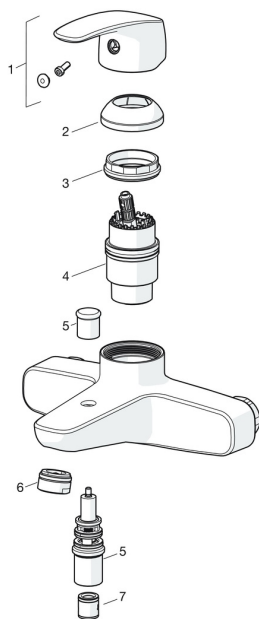

EAN: 6414150078989

static.oras.com/1040

Spare parts

SP1040

	Name	Code
01	Lever Chrome	602502V
02	Covering cap Chrome Discontinued	602503V
03	Tightening nut, M42x1.5, SW 38	158726
04	Cartridge	158890
05	Diverter Chrome	602103V
06	Aerator, STD M24x1 LL C Chrome	601987V
07	Non-return valve	601989V