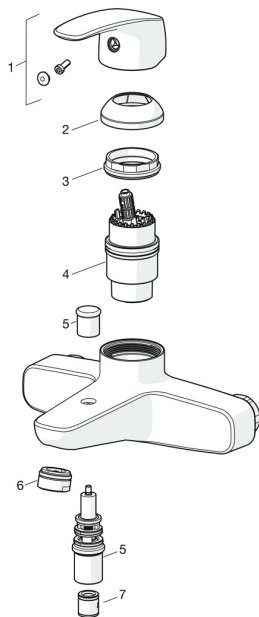

EAN: 6414150078996

static.oras.com/1040U

Spare parts

SP1040

	Name	Code
01	Lever Chrome	602502V
02	Covering cap Chrome Discontinued	602503V
03	Tightening nut, M42x1.5, SW 38	158726
04	Cartridge	158890
05	Diverter Chrome	602103V
06	Aerator, STD M24x1 LL C Chrome	601987V
07	Non-return valve	601989V