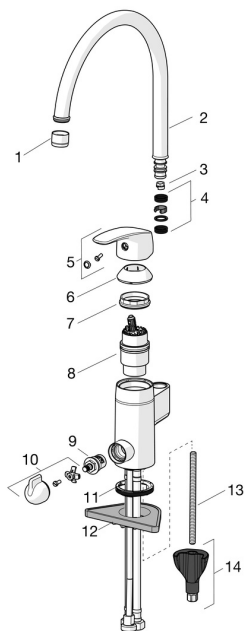

## Spare parts

### SP1039F

|    | Name                                    | Code      |
|----|---|-----------|
| 01 | Aerator, M22x1 HC B Chrome              | 232201    |
| 02 | Spout Chrome                            | 159695V   |
| 03 | Spout overturning stopper, 60°/0°       | 159667/10 |
| 03 | Spout overturning stopper, 60°/0°       | 159667V   |
| 03 | Spout overturning stopper, 120°         | 159670/10 |
| 04 | Sealing kit                             | 159499    |
| 05 | Lever Chrome                            | 602502V   |
| 06 | Covering cap Chrome                     | 602589V   |
| 07 | Tightening nut, M42x1.5, SW 38          | 158726    |
| 08 | Cartridge                               | 158890    |
| 09 | Headpart, G1/2                          | 602600V   |
| 10 | Handle for washing machine valve Chrome | 1005697V  |
| 11 | Bottom seal                             | 1002371V  |
| 12 | Supporting plate, 100x60mm              | 158825    |
| 13 | Fixing screw, M8x1, L=130               | 1000780V  |
| 14 | Fixing set                              | 602610V   |