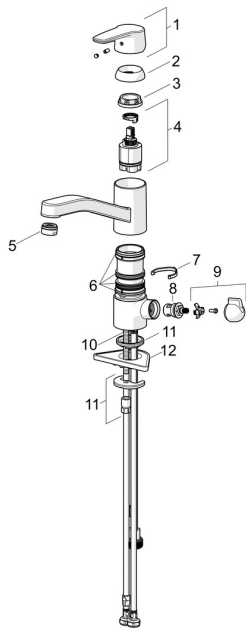

## Spare parts

### SP1535F-GB

	Name	Code
01	Lever Chrome	1003170V
02	Covering cap Chrome	601967V
03	Tightening nut, M37x1, SW30	1005680V
04	Cartridge, 3.5 cold start	602672V
05	Aerator, M24x1, 6 l/min Chrome	199266V
05	Aerator, M24x1, -104	601434V
06	Sealing kit	1001264V
07	Spout overturning stopper, 120°	1001406/10
08	Headpart, G1/2	602600V
09	Handle for washing machine valve Chrome	1005697V
10	Fixing screw, M8x1, L=140	601970V
11	Fixing set	601985V
12	Supporting plate, 100x60mm	158825