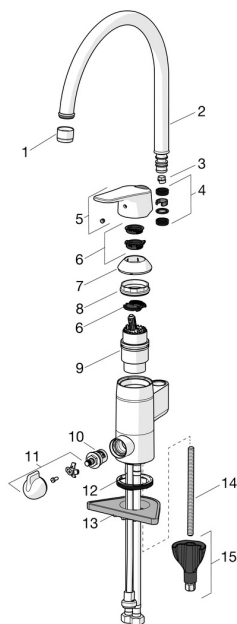

EAN: 6414150089602

static.oras.com/1839FG

Spare parts

SP1839FG

| | Name | Code |
|----|-----------------------------------------|-----------|
| 01 | Aerator, M22x1 HC B Chrome | 232201 |
| 02 | Spout Chrome | 159695V |
| 03 | Spout overturning stopper, 60°/0° | 159667/10 |
| 03 | Spout overturning stopper, 120° | 159670/10 |
| 03 | Spout overturning stopper, 60°/0° | 159667V |
| 04 | Sealing kit | 159499 |
| 05 | Lever Chrome | 1000935V |
| 06 | Limiter | 1004821V |
| 07 | Covering cap Chrome | 602589V |
| 08 | Tightening nut, M42x1.5, SW 38 | 158726 |
| 09 | Cartridge | 158890 |
| 10 | Headpart, G1/2 | 602600V |
| 11 | Handle for washing machine valve Chrome | 1005697V |
| 12 | Bottom seal | 1002371V |
| 13 | Supporting plate, 100x60mm | 158825 |
| 14 | Fixing screw, M8x1, L=130 | 1000780V |
| 15 | Fixing set | 602610V |