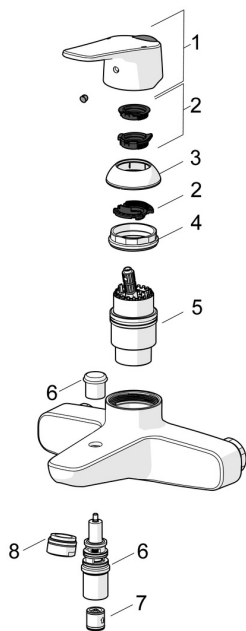

## Spare parts

### SP1840G

|    | Name  | Code     |
|----|---|----------|
| 01 | Lever Chrome                                | 1000935V |
| 02 | Limiter                                     | 1004821V |
| 03 | Covering cap Chrome <b>Discontinued</b>     | 602503V  |
| 04 | Tightening nut, M42x1.5, SW 38              | 158726   |
| 05 | Cartridge                                   | 158890   |
| 06 | Diverter Chrome                             | 602103V  |
| 07 | Non-return valve                            | 601989V  |
| 08 | Aerator, M24x1 D Chrome <b>Discontinued</b> | 602104V  |