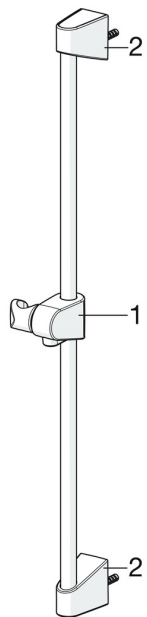

EAN: 6414150080708
static.oras.com/253150-11

Spare parts

SP520

	Name	Code
01	Slide for shower rail Chrome	601189V
01	Slide for shower rail White	601189V-11
02	Wall bracket Chrome	601208V
02	Wall bracket White Discontinued	601208V-11