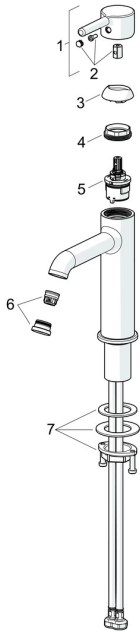

EAN: 6414150099250

static.oras.com/2601FH

Spare parts

SP2606FH

	Name	Code
01	Lever Chrome	1012011V
02	Symbol plug Chrome	1012105V
03	Covering cap Chrome	1012132V
04	Tightening nut, M34x1.5, SW30	1012133V
05	Cartridge, 3.0	1014428V
06	Aerator and key, PCA 5.7 l/min Chrome	1012273V
07	Fixing set	602629V