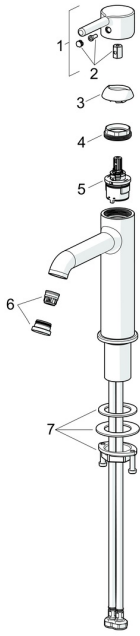

EAN: 6414150099304

[static.oras.com/2602FH](http://static.oras.com/2602FH)

## Spare parts

### SP2606FH

|    | Name                                  | Code     |
|----|---------------------------------------|----------|
| 01 | Lever Chrome                          | 1012011V |
| 02 | Symbol plug Chrome                    | 1012105V |
| 03 | Covering cap Chrome                   | 1012132V |
| 04 | Tightening nut, M34x1.5, SW30         | 1012133V |
| 05 | Cartridge, 3.0                        | 1014428V |
| 06 | Aerator and key, PCA 5.7 l/min Chrome | 1012273V |
| 07 | Fixing set                            | 602629V  |